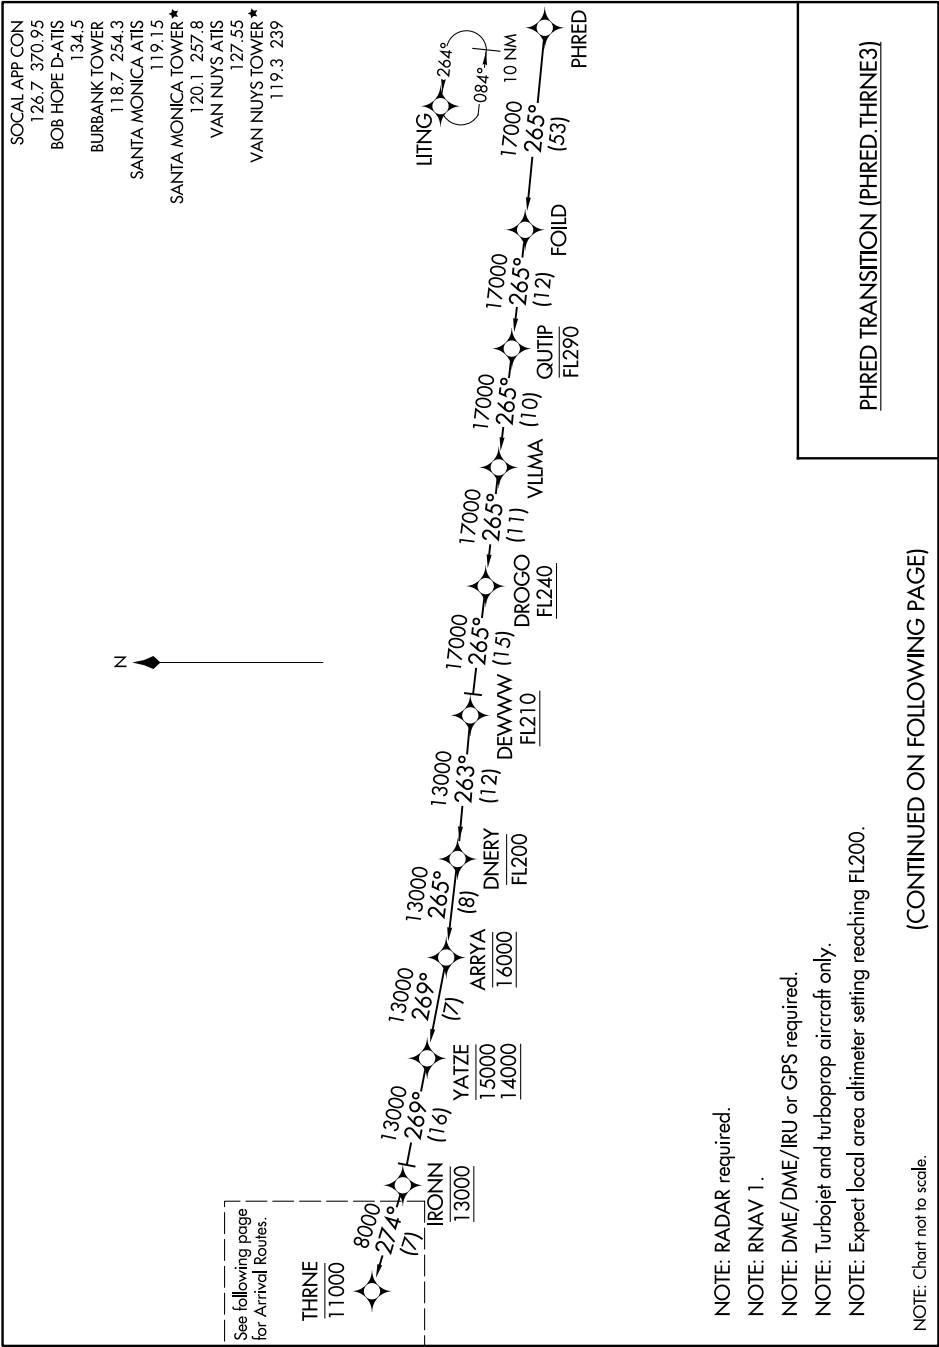

THRNE THREE ARRIVAL (RNAV) Transition Route

AL-67 (FAA)

BURBANK, CALIFORNIA

SW-3, 25 FEB 2021 to 25 MAR 2021

PHRED TRANSITION (PHRED.THRNE3)

(CONTINUED ON FOLLOWING PAGE)

THRNE THREE ARRIVAL (RNAV) Transition Route

BURBANK, CALIFORNIA

SW-3, 25 FEB 2021 to 25 MAR 2021