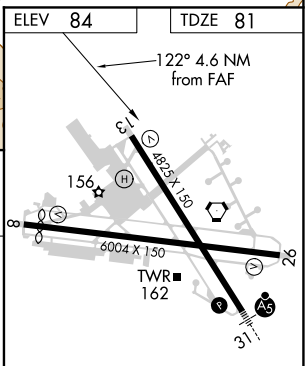

VORTAC SNS 117.3 Chan 120	APP CRS 122°	Rwy Idg 4825 TDZE 81 Apt Elev 84
---	------------------------	---

VOR RWY 13

SALINAS MUNI (SNS)

MISSED APPROACH: Climbing right turn to 3000 via SNS R-275 to MARNA INT and hold.

CATEGORY	A	B	C	D
S-13	500-1 419 (500-1)	500-1 419 (500-1)	500-1½ 419 (500-1½)	1020-3 939 (1000-3)
CIRCLING	560-1 476 (500-1)	580-1 496 (500-1)	580-1½ 496 (500-1½)	1020-3 936 (1000-3)

FAF to MAP 4 NM

Knots	60	90	120	150	180
Min:Sec	4:00	2:40	2:00	1:36	1:20