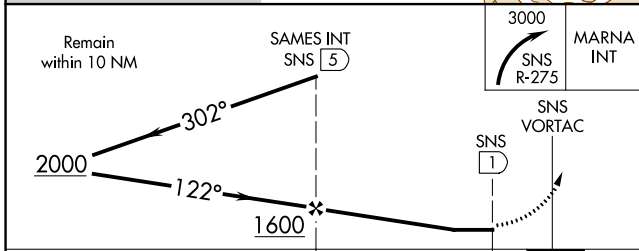

VORTAC SNS 117.3 Chan 120	APP CRS 122°	Rwy Idg 4825 TDZE 81 Apt Elev 84
---	------------------------	---

VOR RWY 13

SALINAS MUNI (SNS)

MISSED APPROACH: Climbing right turn to 3000 via SNS R-275 to MARNA INT and hold.

ATIS 124.85	NORCAL APP CON 133.0 251.15	SALINAS TOWER * 119.525 (CTAF) 239.3	GND CON 121.7	UNICOM 122.95
-----------------------	---------------------------------------	--	-------------------------	-------------------------