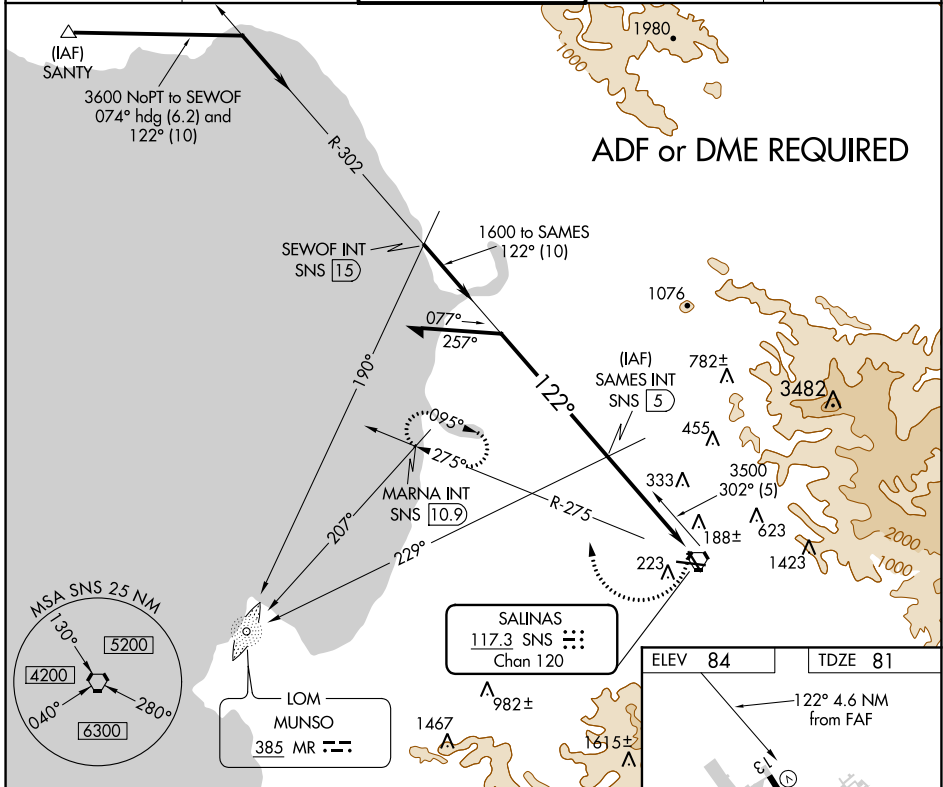

VORTAC SNS 117.3 Chan 120	APP CRS 122°	Rwy Idg 4825 TDZE 81 Apt Elev 84
---	------------------------	---

VOR RWY 13

SALINAS MUNI (SNS)

MISSED APPROACH: Climbing right turn to 3000 via SNS R-275 to MARNA INT and hold.

ATIS 124.85	NORCAL APP CON 133.0 251.15	SALINAS TOWER * 119.525 (CTAF) 239.3	GND CON 121.7	UNICOM 122.95
-----------------------	---------------------------------------	--	-------------------------	-------------------------

CATEGORY	A	B	C	D
S-13	500-1 419 (500-1)	500-1 419 (500-1)	500-1½ 419 (500-1½)	1020-3 939 (1000-3)
CIRCLING	560-1 476 (500-1)	580-1 496 (500-1)	580-1½ 496 (500-1½)	1020-3 936 (1000-3)

FAF to MAP 4 NM

Knots	60	90	120	150	180
Min:Sec	4:00	2:40	2:00	1:36	1:20

SW-2, 25 FEB 2021 to 25 MAR 2021

SW-2, 25 FEB 2021 to 25 MAR 2021