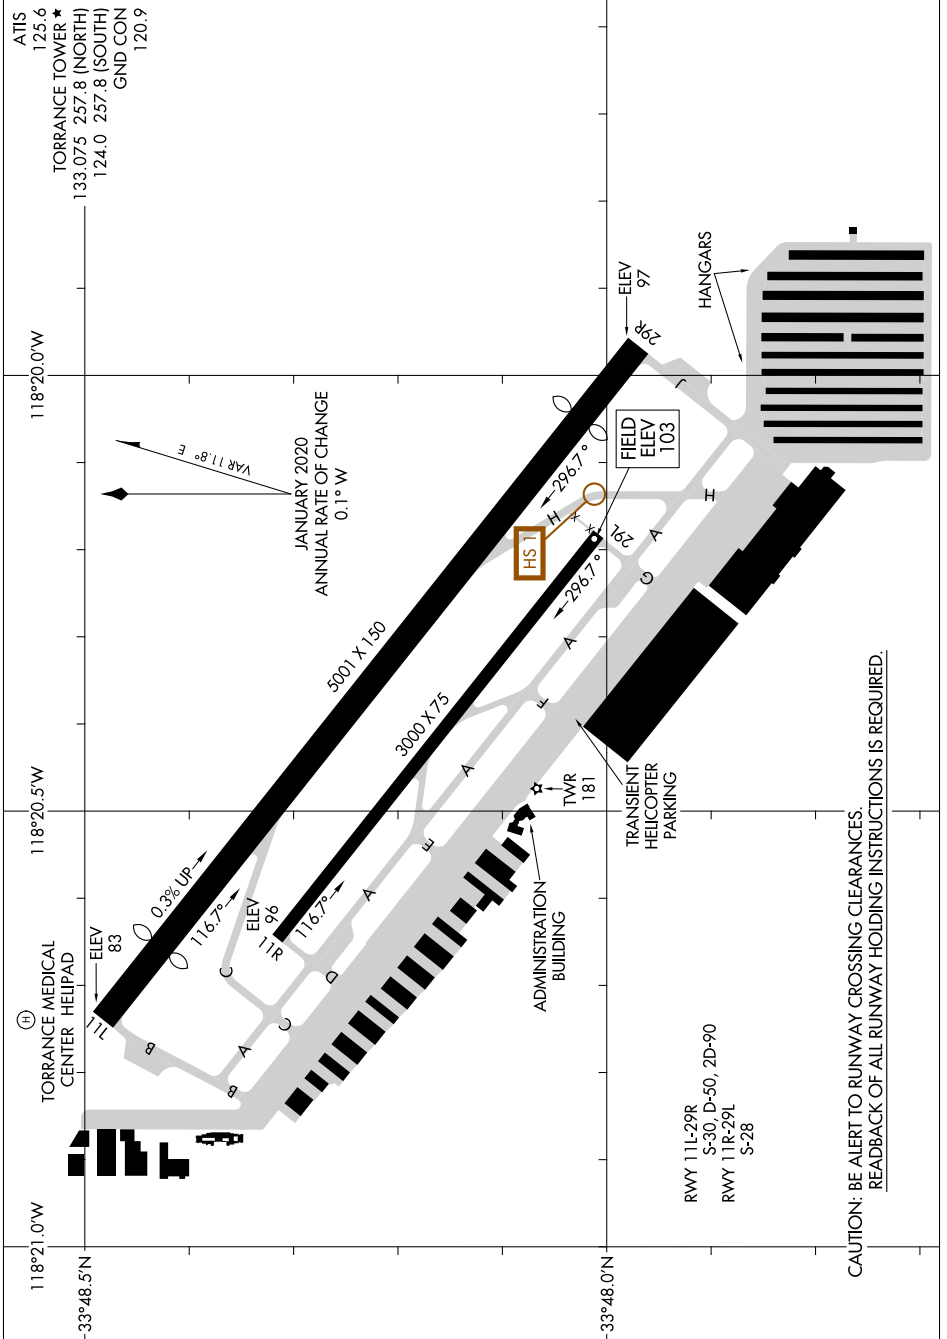

AIRPORT DIAGRAM

AL-5179 (FAA)

ZAMPERINI FIELD (TOA)
TORRANCE, CALIFORNIA

SW-3, 25 FEB 2021 to 25 MAR 2021

SW-3, 25 FEB 2021 to 25 MAR 2021

AIRPORT DIAGRAM

TORRANCE, CALIFORNIA
ZAMPERINI FIELD (TOA)

CAUTION: BE ALERT TO RUNWAY CROSSING CLEARANCES.
REARBACK OF ALL RUNWAY HOLDING INSTRUCTIONS IS REQUIRED.