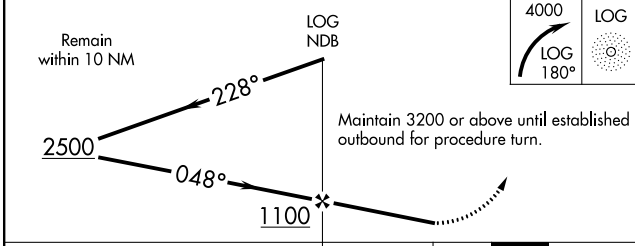

NDB LOG 242	APP CRS 048°	Rwy Idg TDZE Apt Elev	N/A N/A 32
-----------------------	------------------------	-----------------------------	---------------------------------------

<p>⚠ Circling not authorized north of Rwy 5-23. No controlled airspace below 9500 feet. When local altimeter setting not received, procedure NA.</p>	<p>MISSED APPROACH: Climbing right turn to 4000 via 180° bearing from LOG NDB then direct LOG NDB and hold.</p>
---	---

AWOS-3PT 127.925	FALEOLO APP CON 126.9	CTAF 122.9	118.3 0
----------------------------	---------------------------------	----------------------	-----------------------

CATEGORY	A	B	C	D	FAF to MAP 1 NM					
CIRCLING	760-1	728 (800-1)	760-2 728 (800-2)	760-2 1/4 728 (800-2 1/4)	Knots	60	90	120	150	180
					Min:Sec	1:00	0:40	0:30	0:24	0:20