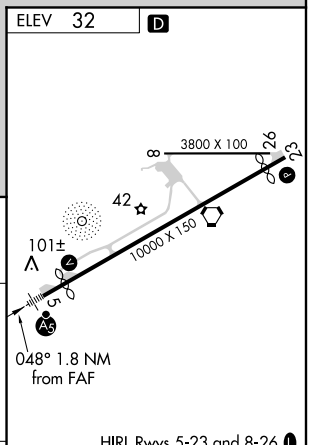

NDB LOG 242	APP CRS 048°	Rwy Idg TDZE Apt Elev	N/A N/A 32
-----------------------	------------------------	-----------------------------	---------------------------------------

<p>⚠ Circling not authorized north of Rwy 5-23. No controlled airspace below 9500 feet. When local altimeter setting not received, procedure NA.</p>	<p>MISSED APPROACH: Climbing right turn to 4000 via 180° bearing from LOG NDB then direct LOG NDB and hold.</p>
---	---

AWOS-3PT 127.925	FALEOLO APP CON 126.9	CTAF 122.9	118.3 0
----------------------------	---------------------------------	----------------------	-----------------------

CATEGORY	A	B	C	D	FAF to MAP 1 NM					
CIRCLING	760-1	728 (800-1)	760-2 728 (800-2)	760-2 1/4 728 (800-2 1/4)	Knots	60	90	120	150	180
					Min:Sec	1:00	0:40	0:30	0:24	0:20