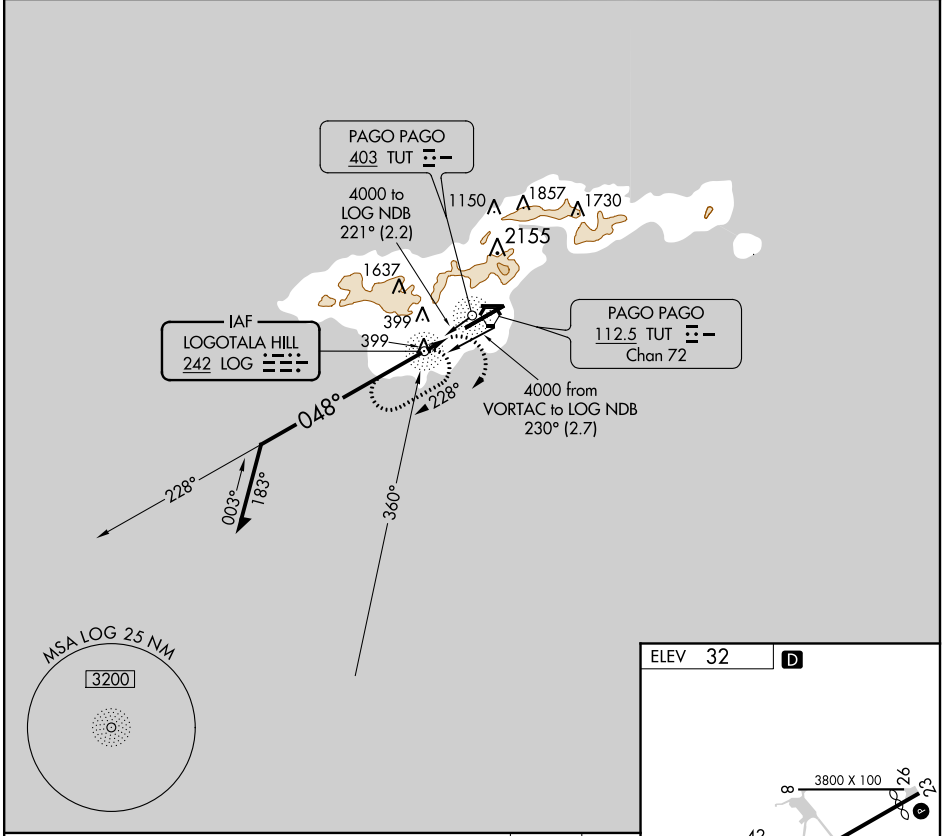

NDB LOG 242	APP CRS 048°	Rwy Idg TDZE Apt Elev	N/A N/A 32
-----------------------	------------------------	-----------------------------	---------------------------------------

<p>⚠ Circling not authorized north of Rwy 5-23. No controlled airspace below 9500 feet. When local altimeter setting not received, procedure NA.</p>	<p>MISSED APPROACH: Climbing right turn to 4000 via 180° bearing from LOG NDB then direct LOG NDB and hold.</p>
---	---

AWOS-3PT 127.925	FALEOLO APP CON 126.9	CTAF 122.9	118.3 0
----------------------------	---------------------------------	----------------------	-----------------------

CATEGORY	A	B	C	D	FAF to MAP 1 NM					
CIRCLING	760-1	728 (800-1)	760-2 728 (800-2)	760-2 1/4 728 (800-2 1/4)	Knots	60	90	120	150	180
					Min:Sec	1:00	0:40	0:30	0:24	0:20

PAC, 29 MAY 2014 to 24 JUL 2014

PAC, 29 MAY 2014 to 24 JUL 2014