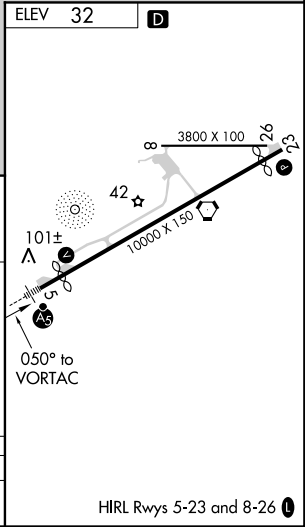

VOR-D

PAGO PAGO INTL (PPG) (NSTU)

⚠ Circling NA north of Rwy 5-23. No control airspace below 9500'.
⚠ When local altimeter setting not received, procedure NA.

MISSED APPROACH: Climbing right turn to 4000 via TUT VORTAC R-081 then right turn direct TUT VORTAC and hold.

CATEGORY	A	B	C	D
	1200-1¼ 1168 (1200-1¼)	1200-1½ 1168 (1200-1½)	1200-3	1168 (1200-3)

CIRCLING	1200-1¼ 1168 (1200-1¼)	1200-1½ 1168 (1200-1½)	1200-3	1168 (1200-3)
----------	---------------------------	---------------------------	--------	---------------