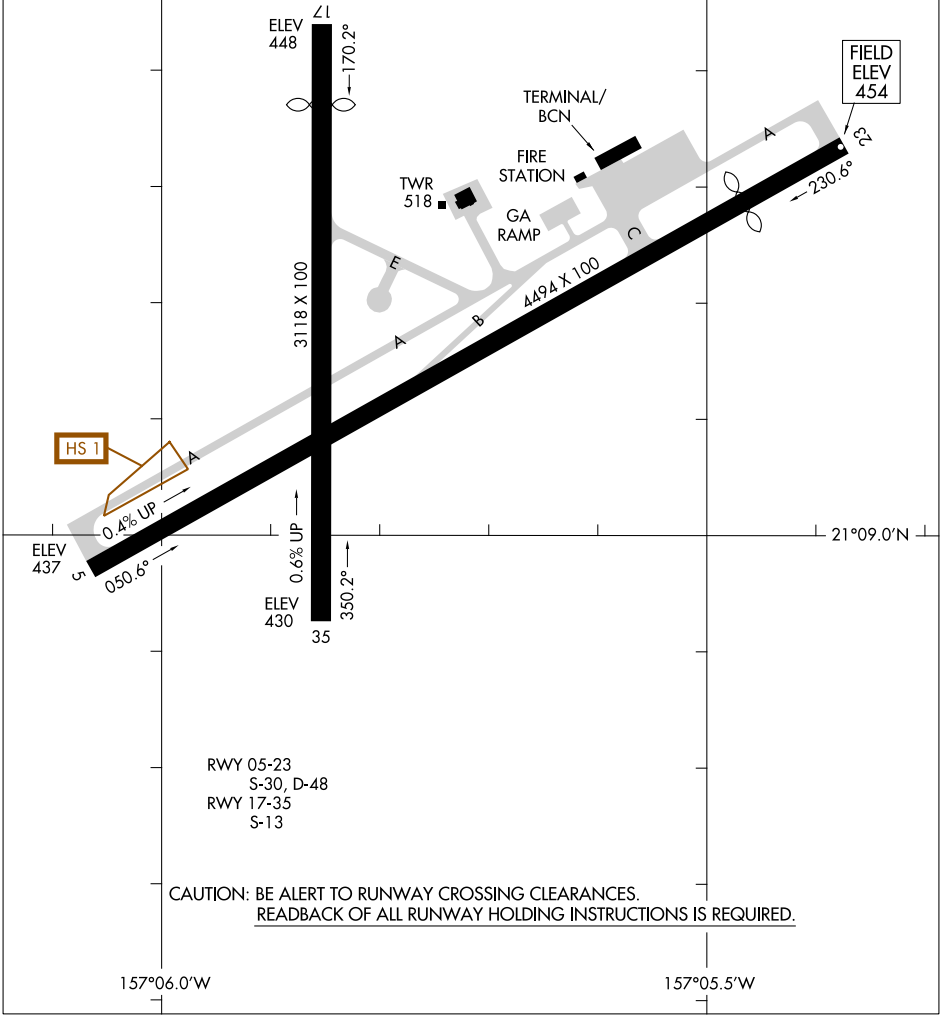

14037

AIRPORT DIAGRAM

MOLOKAI (MKK) (PHMK)
KAUNAKAKAI, HAWAII

ATIS
128.2
MOLOKAI TOWER ★
125.7 306.2
GND CON
121.9

AL-759 (FAA)

21°09.5'N

PAC, 29 MAY 2014 to 24 JUL 2014

PAC, 29 MAY 2014 to 24 JUL 2014

157°06.0'W

157°05.5'W

AIRPORT DIAGRAM

14037

MOLOKAI (MKK) (PHMK)
KAUNAKAKAI, HAWAII