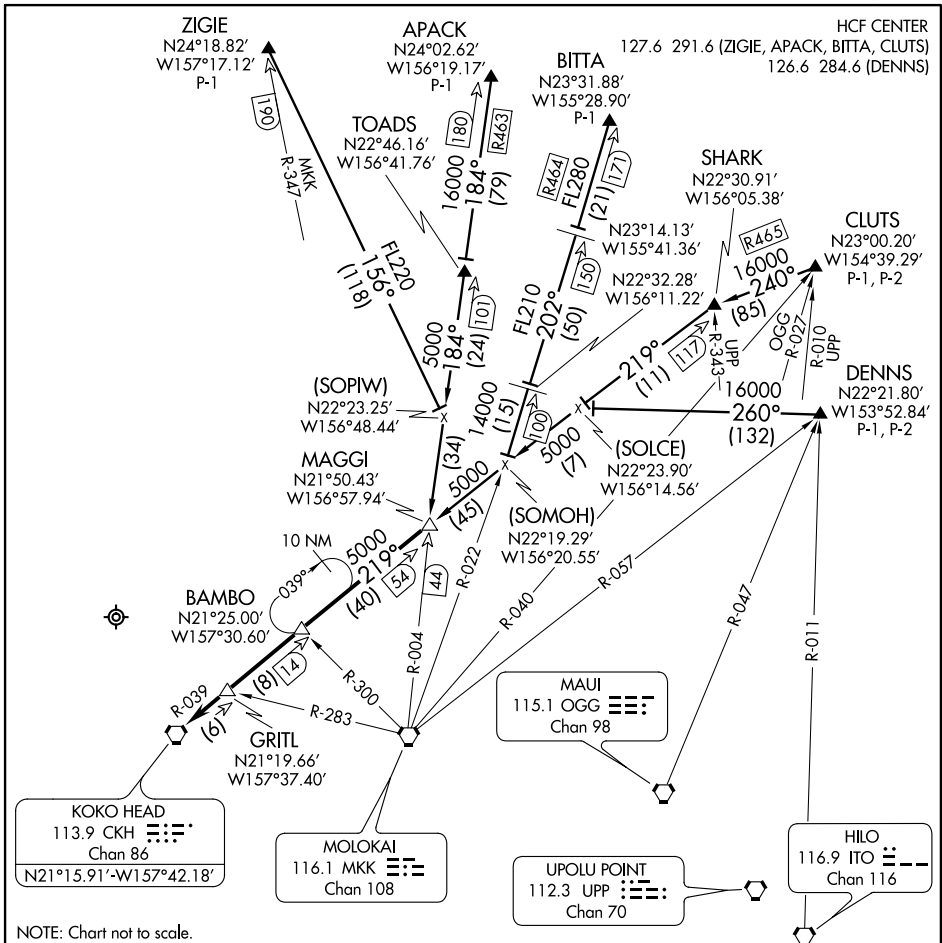

MAGGI THREE ARRIVAL

PAC, 29 MAY 2014 to 24 JUL 2014

PAC, 29 MAY 2014 to 24 JUL 2014

ARRIVAL ROUTE DESCRIPTION

- APACK TRANSITION (APACK.MAGGI3):** From over APACK DME via MKK R-004 to MAGGI INT. Thence. . . .
 - BITTA TRANSITION (BITTA.MAGGI3):** From over BITTA DME via MKK R-022 to intercept CKH R-039 to MAGGI INT. Thence. . . .
 - CLUTS TRANSITION (CLUTS.MAGGI3):** From over CLUTS DME via heading 240° to intercept CKH R-039 to MAGGI INT. Thence. . . .
 - DENNS TRANSITION (DENNS.MAGGI3):** From over DENNS INT via heading 260° to intercept CKH R-039 to MAGGI INT. Thence. . . .
 - ZIGIE TRANSITION (ZIGIE.MAGGI3):** From over ZIGIE DME via heading 156° to intercept MKK R-004 to MAGGI INT. Thence. . . .
-From over MAGGI INT via CKH R-039 to CKH VORTAC then RADAR vectors for approach to airport.