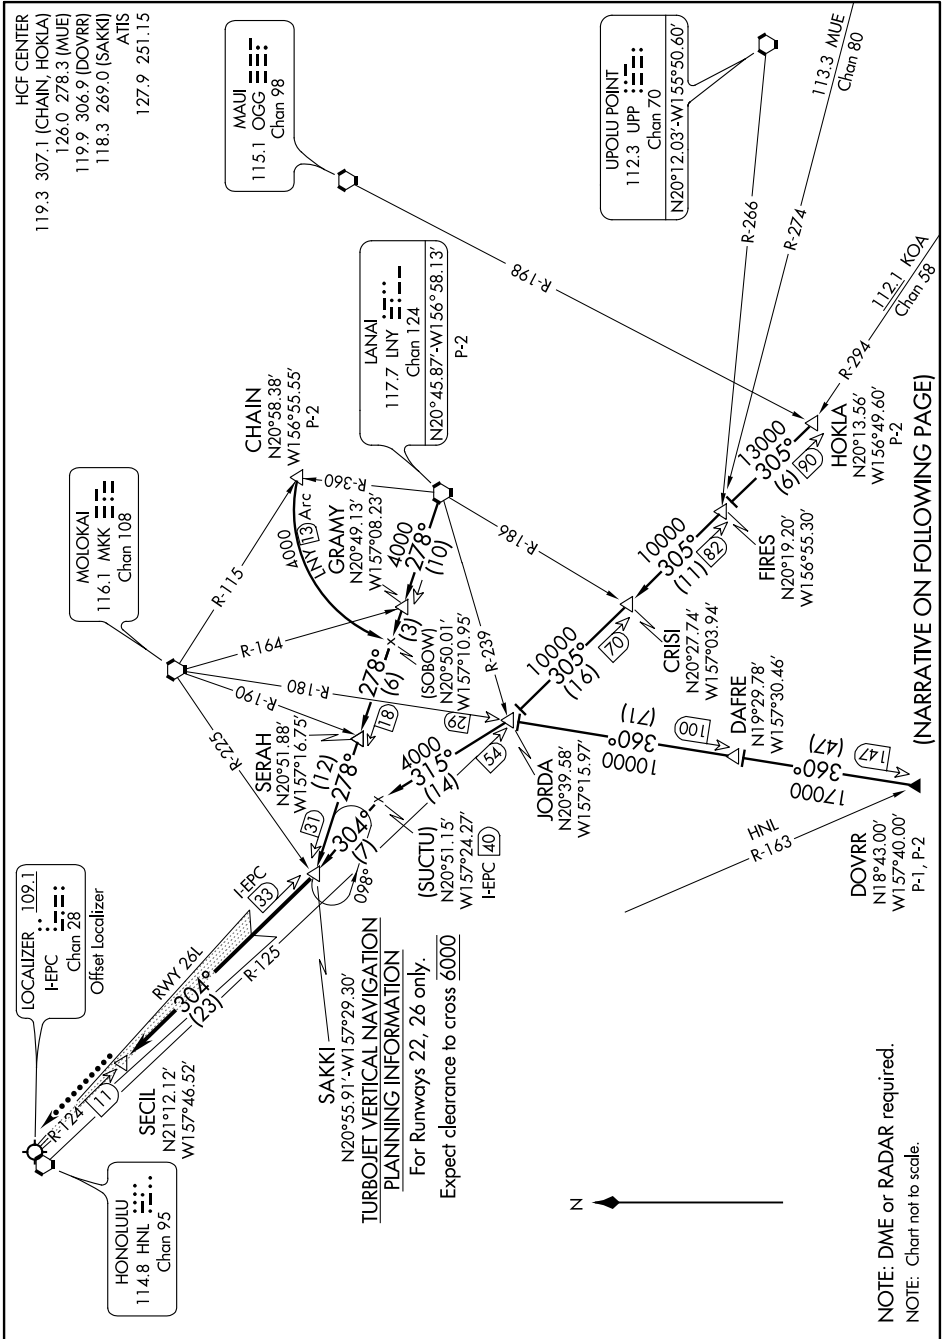

SAKKI FIVE ARRIVAL

(NARRATIVE ON FOLLOWING PAGE)

NOTE: DME or RADAR required.
NOTE: Chart not to scale.

PAC, 29 MAY 2014 to 24 JUL 2014

SAKKI FIVE ARRIVAL