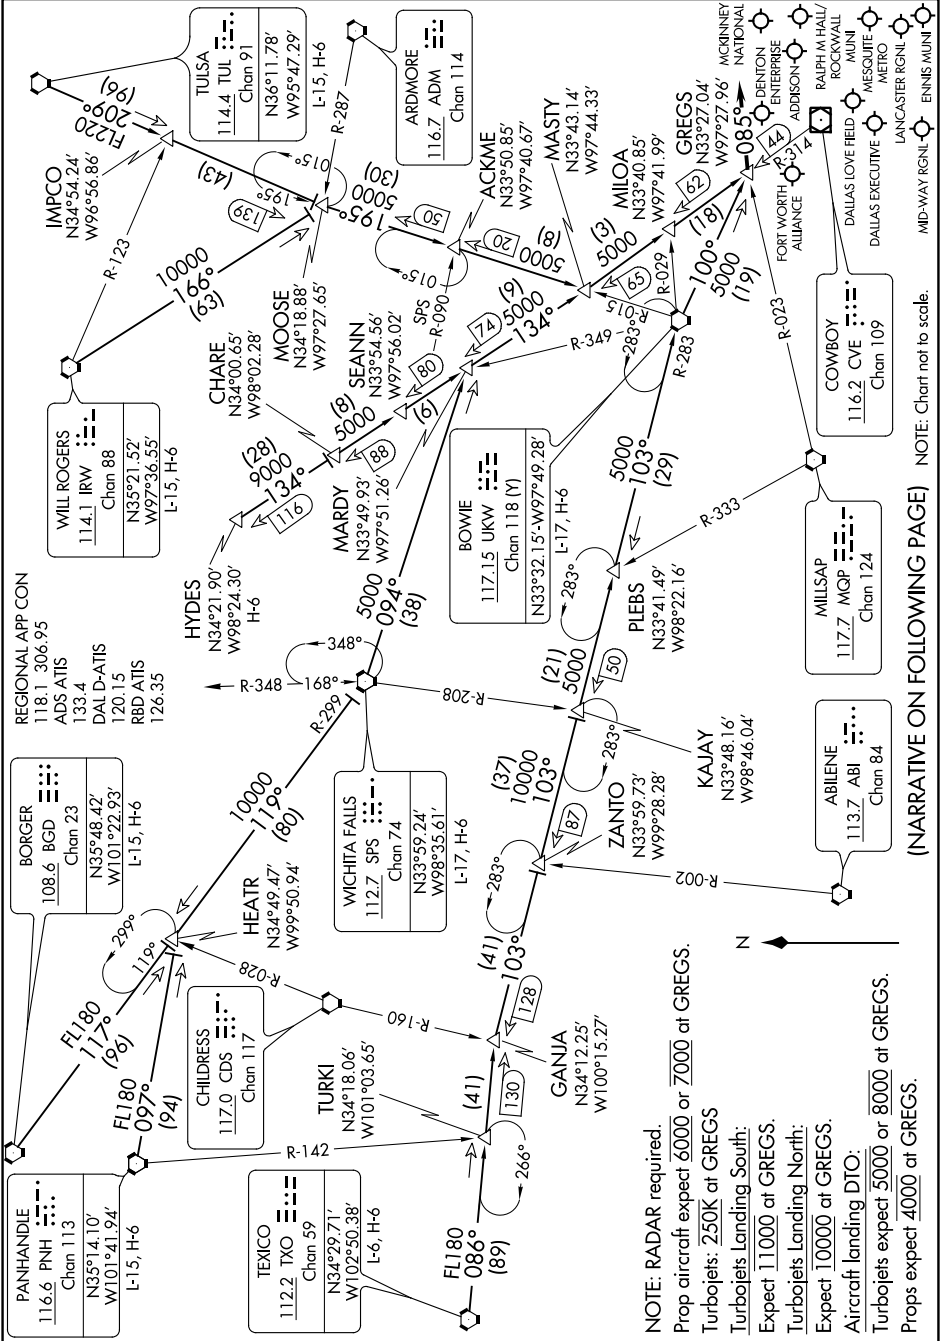

# GREGS NINE ARRIVAL

DALLAS-FT. WORTH, TEXAS

SC-2, 25 FEB 2021 to 25 MAR 2021

(NARRATIVE ON FOLLOWING PAGE) NOTE: Chart not to scale.

# GREGS NINE ARRIVAL

DALLAS-FT. WORTH, TEXAS

SC-2, 25 FEB 2021 to 25 MAR 2021