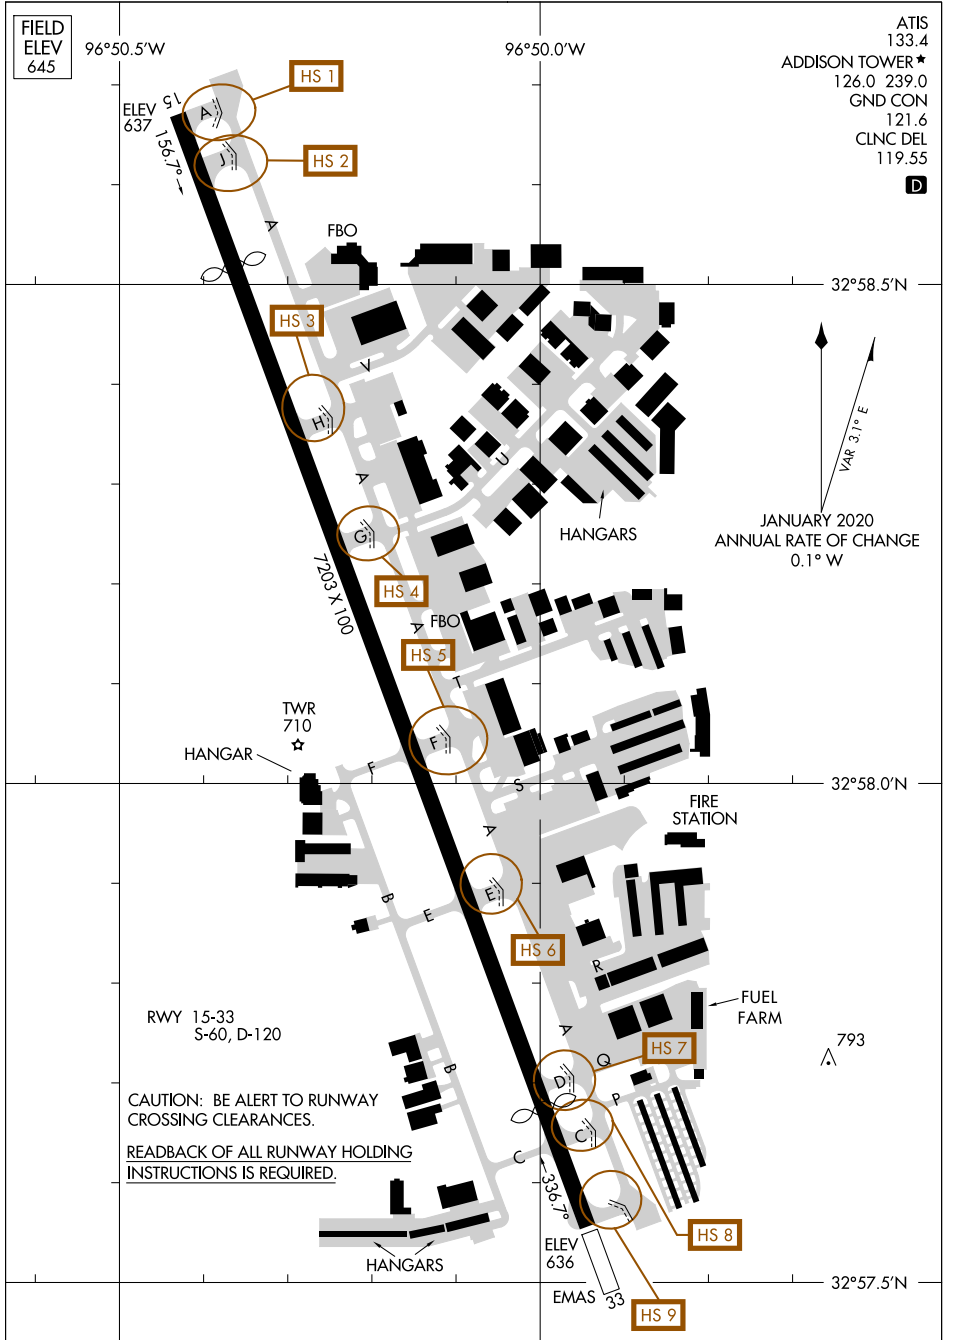

20086  
**AIRPORT DIAGRAM**

AL-768 (FAA)

**ADDISON (ADS)**  
 DALLAS, TEXAS

SC-2, 25 FEB 2021 to 25 MAR 2021

SC-2, 25 FEB 2021 to 25 MAR 2021

**AIRPORT DIAGRAM**  
 20086

DALLAS, TEXAS  
**ADDISON (ADS)**