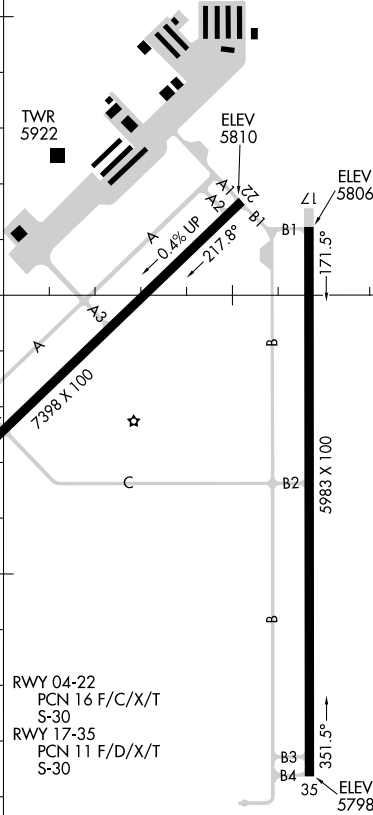

# AIRPORT DIAGRAM

AL-6859 (FAA)

DOUBLE EAGLE II (A/E/G)  
ALBUQUERQUE, NEW MEXICO

AWOS-3PT  
 119.025  
 DOUBLE EAGLE II\*  
 120.15  
 GND CON  
 121.625  
 CLNC DEL  
 124.8 (When twr closed)

FIELD  
 ELEV  
 5837

CAUTION: BE ALERT TO RUNWAY CROSSING CLEARANCES.  
READBACK OF ALL RUNWAY HOLDING INSTRUCTIONS IS REQUIRED.

106°48'W

106°47'W

35°09'N

35°08'N

SW-1, 25 FEB 2021 to 25 MAR 2021

SW-1, 25 FEB 2021 to 25 MAR 2021