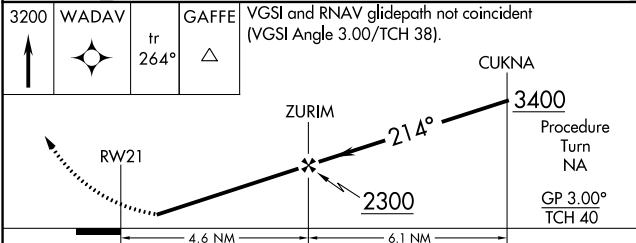

WAAS CH 50402 W21A	APP CRS 214°	Rwy Idg TDZE Apt Elev	3689 798 798
--	------------------------	-----------------------------	---

RNAV (GPS) RWY 21

GASTONIA MUNI (AKH)

RNP APCH.		MISSED APPROACH: Climb to 3200 direct WADAV and via 264° track to GAFFE and hold.	
<p>▼ If local altimeter setting not received, use Charlotte/Douglas Intl altimeter setting and increase all DA/MDAs 40 feet. Rwy 21 helicopter visibility reduction below ¾ SM NA.</p>			

ASOS 135.725	CHARLOTTE APP CON 120.05 257.2	CLNC DEL 127.2	UNICOM 123.0 (CTAF) 0
------------------------	--	--------------------------	---------------------------------

CATEGORY	A	B	C	D
LPV DA	1111-1¼	313 (400-1¼)		NA
LNAV MDA	1420-1	622 (700-1)	1420-1¾ 622 (700-1¾)	NA