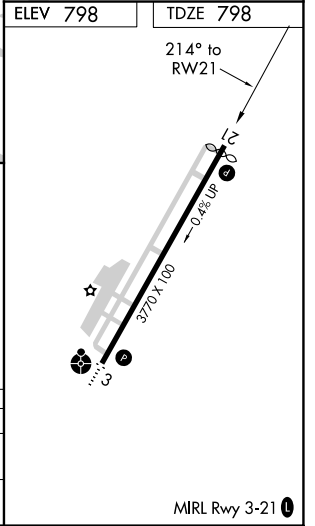

WAAS CH 50402 W21A	APP CRS 214°	Rwy Idg TDZE Apt Elev	3689 798 798
--	------------------------	-----------------------------	---

RNAV (GPS) RWY 21

GASTONIA MUNI (AKH)

RNP APCH.		MISSED APPROACH: Climb to 3200 direct WADAV and via 264° track to GAFFE and hold.	
<p>▼ If local altimeter setting not received, use Charlotte/Douglas Intl altimeter setting and increase all DA/MDAs 40 feet. Rwy 21 helicopter visibility reduction below ¾ SM NA.</p>			

ASOS 135.725	CHARLOTTE APP CON 120.05 257.2	CLNC DEL 127.2	UNICOM 123.0 (CTAF) 0
------------------------	--	--------------------------	---------------------------------

CATEGORY	A	B	C	D
LPV DA	1111-1¼	313 (400-1¼)		NA
LNAV MDA	1420-1	622 (700-1)	1420-1¾ 622 (700-1¾)	NA