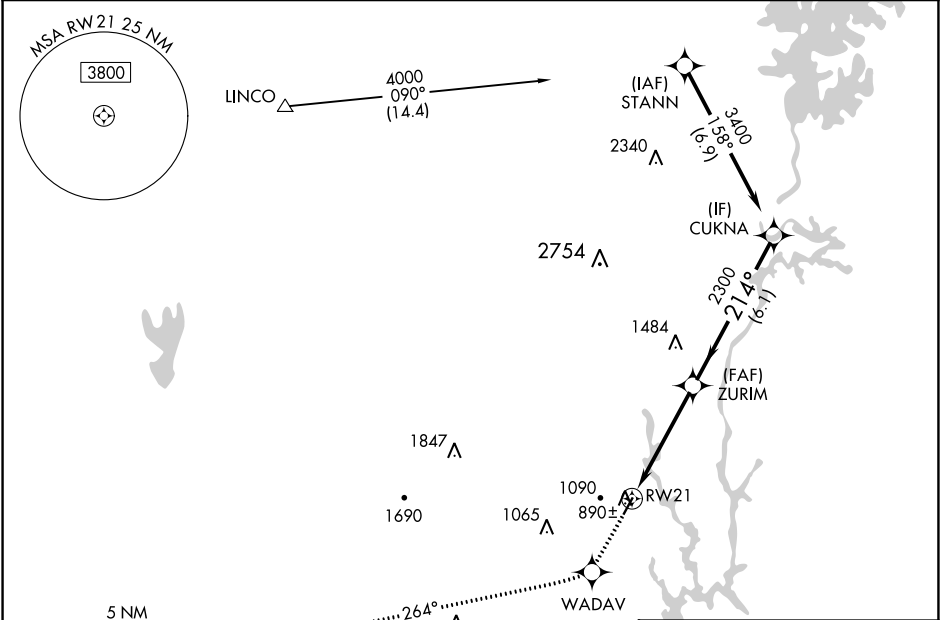

WAAS CH 50402 W21A	APP CRS 214°	Rwy Idg TDZE Apt Elev	3689 798 798
--	------------------------	-----------------------------	---

RNAV (GPS) RWY 21

GASTONIA MUNI (AKH)

RNP APCH.		MISSED APPROACH: Climb to 3200 direct WADAV and via 264° track to GAFFE and hold.	
<p>▼ If local altimeter setting not received, use Charlotte/Douglas Intl altimeter setting and increase all DA/MDAs 40 feet. Rwy 21 helicopter visibility reduction below ¾ SM NA.</p>			

ASOS 135.725	CHARLOTTE APP CON 120.05 257.2	CLNC DEL 127.2	UNICOM 123.0 (CTAF) 0
------------------------	--	--------------------------	---------------------------------

CATEGORY	A	B	C	D
LPV DA	1111-1¼	313 (400-1¼)		NA
LNAV MDA	1420-1	622 (700-1)	1420-1¾ 622 (700-1¾)	NA

SE-2, 25 FEB 2021 to 25 MAR 2021

SE-2, 25 FEB 2021 to 25 MAR 2021