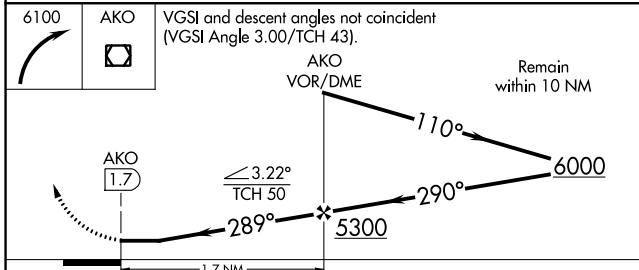

**▽** MISSED APPROACH: Climbing right turn to 6100 direct AKO VOR/DME and hold.

ASOS <b>135.475</b>	DENVER CENTER <b>133.95 317.55</b>	UNICOM <b>122.8</b> (CTAF) <b>①</b>
------------------------	---------------------------------------	--

SW-1, 25 FEB 2021 to 25 MAR 2021

SW-1, 25 FEB 2021 to 25 MAR 2021

ELEV 4714	TDZE 4681
-----------	-----------

CATEGORY	A	B	C	D
S-29	5120-1	439 (500-1)	5120-1½ 439 (500-1½)	5120-1½ 439 (500-1½)
CIRCLING	5160-1 446 (500-1)	5180-1 466 (500-1)	5300-1½ 586 (600-1½)	5300-2 586 (600-2)