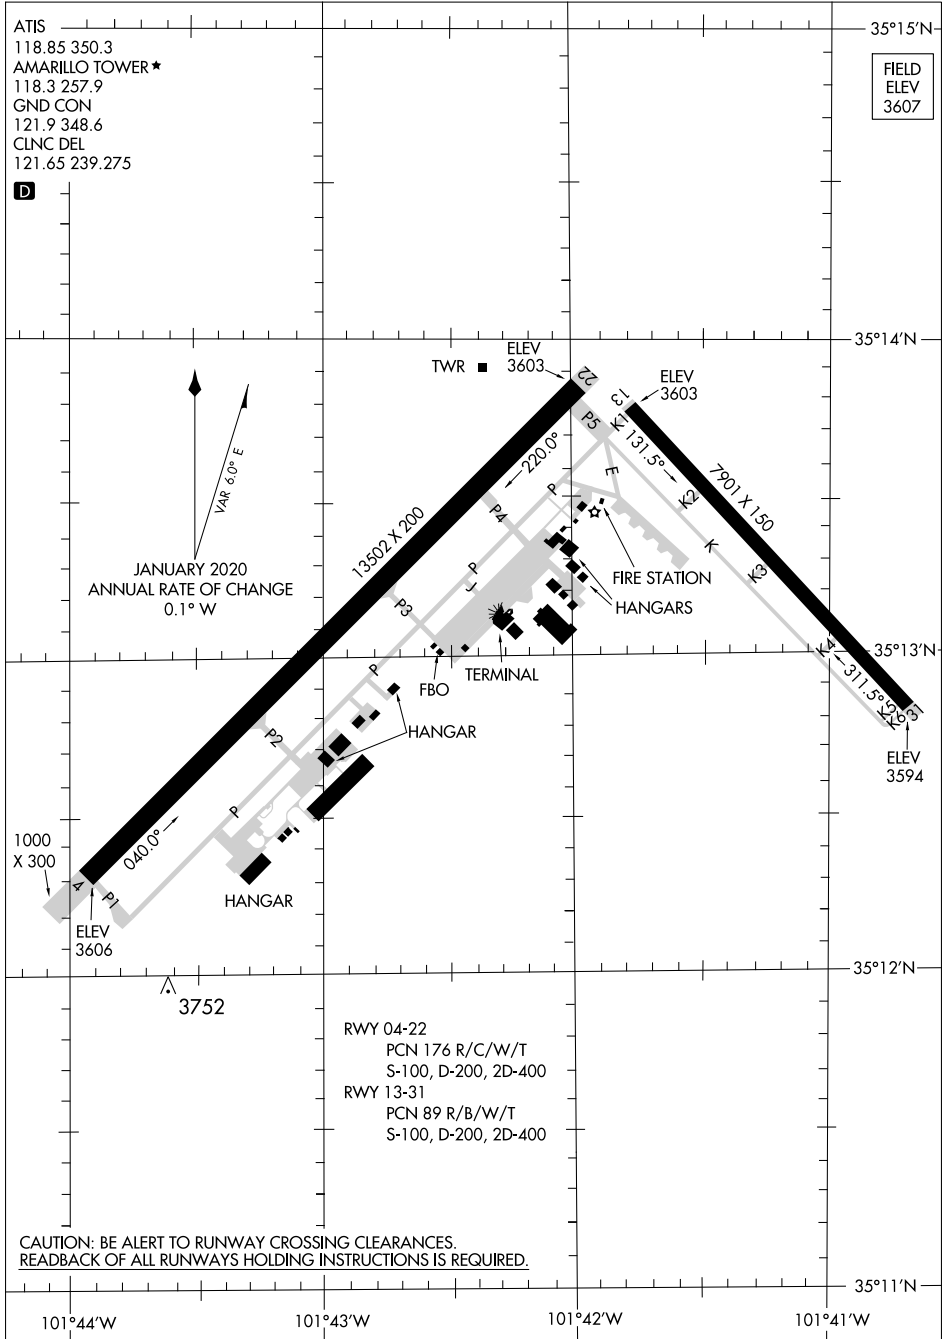

AIRPORT DIAGRAM

RICK HUSBAND AMARILLO INTL (A.M.A.)
AMARILLO, TEXAS

AL-19 (FAA)

SC-2, 25 FEB 2021 to 25 MAR 2021

SC-2, 25 FEB 2021 to 25 MAR 2021

AIRPORT DIAGRAM

RICK HUSBAND AMARILLO INTL (A.M.A.)
AMARILLO, TEXAS