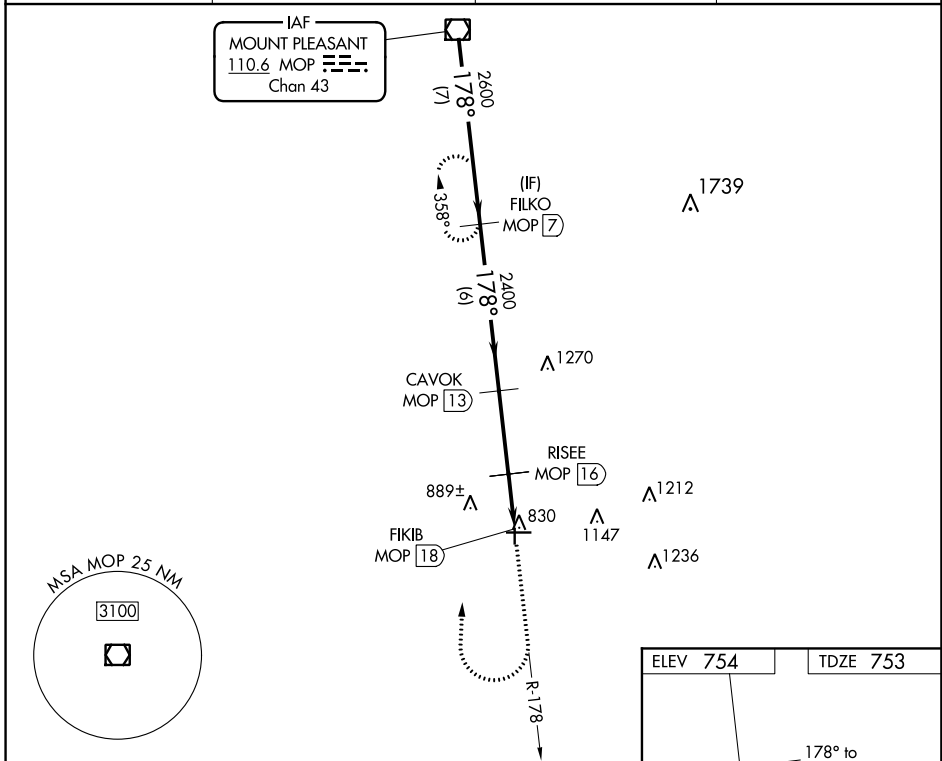

VOR/DME MOP 110.6 Chan 43	APP CRS 178°	Rwy Idg 3197 TDZE 753 Apt Elev 754
---	------------------------	---

VOR RWY 18

GRATIOT COMMUNITY (AMN)

⚠ NA Night landing: Rwy 18, 36 NA. DME required.
Straight-in Rwy 18 NA at night, Circling Rwy 18, 36 NA at night. Rwy 18 helicopter visibility reduction below 1 SM NA.

MISSED APPROACH: Climb to 1200 then climbing right turn to 2600 on MOP VOR/DME R-178 direct FILKO/MOP VOR/DME 7 DME and hold.

AWOS-3 124.175	GREAT LAKES APP CON* 126.45 235.625	CLNC DEL 119.25	UNICOM 122.8 (CTAF) 📞
--------------------------	---	---------------------------	--

EC-1, 25 FEB 2021 to 25 MAR 2021

EC-1, 25 FEB 2021 to 25 MAR 2021

REIL Rwys 9 and 27 **📞**
MRL Rwys 9-27 and 18-36 **📞**