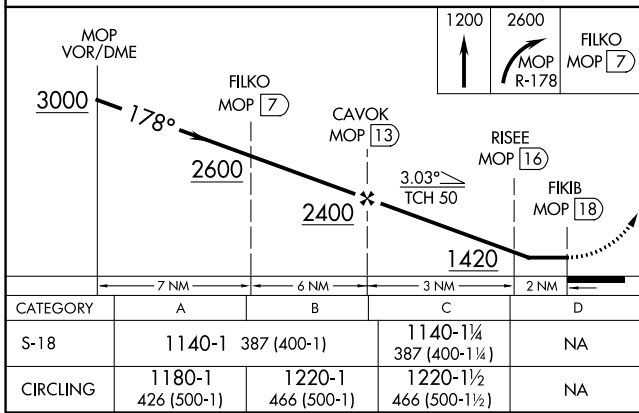

VOR/DME MOP 110.6 Chan 43	APP CRS 178°	Rwy Idg 3197 TDZE 753 Apt Elev 754
---	------------------------	---

VOR RWY 18

GRATIOT COMMUNITY (AMN)

⚠ NA Night landing: Rwy 18, 36 NA. DME required.
Straight-in Rwy 18 NA at night, Circling Rwy 18, 36 NA at night. Rwy 18 helicopter visibility reduction below 1 SM NA.

MISSED APPROACH: Climb to 1200 then climbing right turn to 2600 on MOP VOR/DME R-178 direct FILKO/MOP VOR/DME 7 DME and hold.

AWOS-3 124.175	GREAT LAKES APP CON* 126.45 235.625	CLNC DEL 119.25	UNICOM 122.8 (CTAF) 📞
--------------------------	---	---------------------------	--

EC-1, 25 FEB 2021 to 25 MAR 2021

EC-1, 25 FEB 2021 to 25 MAR 2021

REIL Rwys 9 and 27 **📞**
MRL Rwys 9-27 and 18-36 **📞**