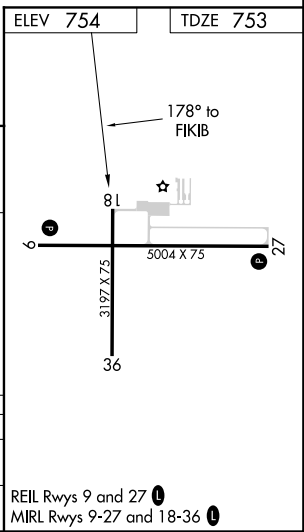

VOR/DME MOP 110.6 Chan 43	APP CRS 178°	Rwy Idg 3197 TDZE 753 Apt Elev 754
---	------------------------	---

VOR RWY 18

GRATIOT COMMUNITY (AMN)

⚠ NA Night landing: Rwy 18, 36 NA. DME required.
Straight-in Rwy 18 NA at night, Circling Rwy 18, 36 NA at night. Rwy 18 helicopter visibility reduction below 1 SM NA.

MISSED APPROACH: Climb to 1200 then climbing right turn to 2600 on MOP VOR/DME R-178 direct FILKO/MOP VOR/DME 7 DME and hold.

AWOS-3 124.175	GREAT LAKES APP CON* 126.45 235.625	CLNC DEL 119.25	UNICOM 122.8 (CTAF) 📞
--------------------------	---	---------------------------	--

EC-1, 25 FEB 2021 to 25 MAR 2021

EC-1, 25 FEB 2021 to 25 MAR 2021

REIL Rwys 9 and 27 **📞**
MRL Rwys 9-27 and 18-36 **📞**