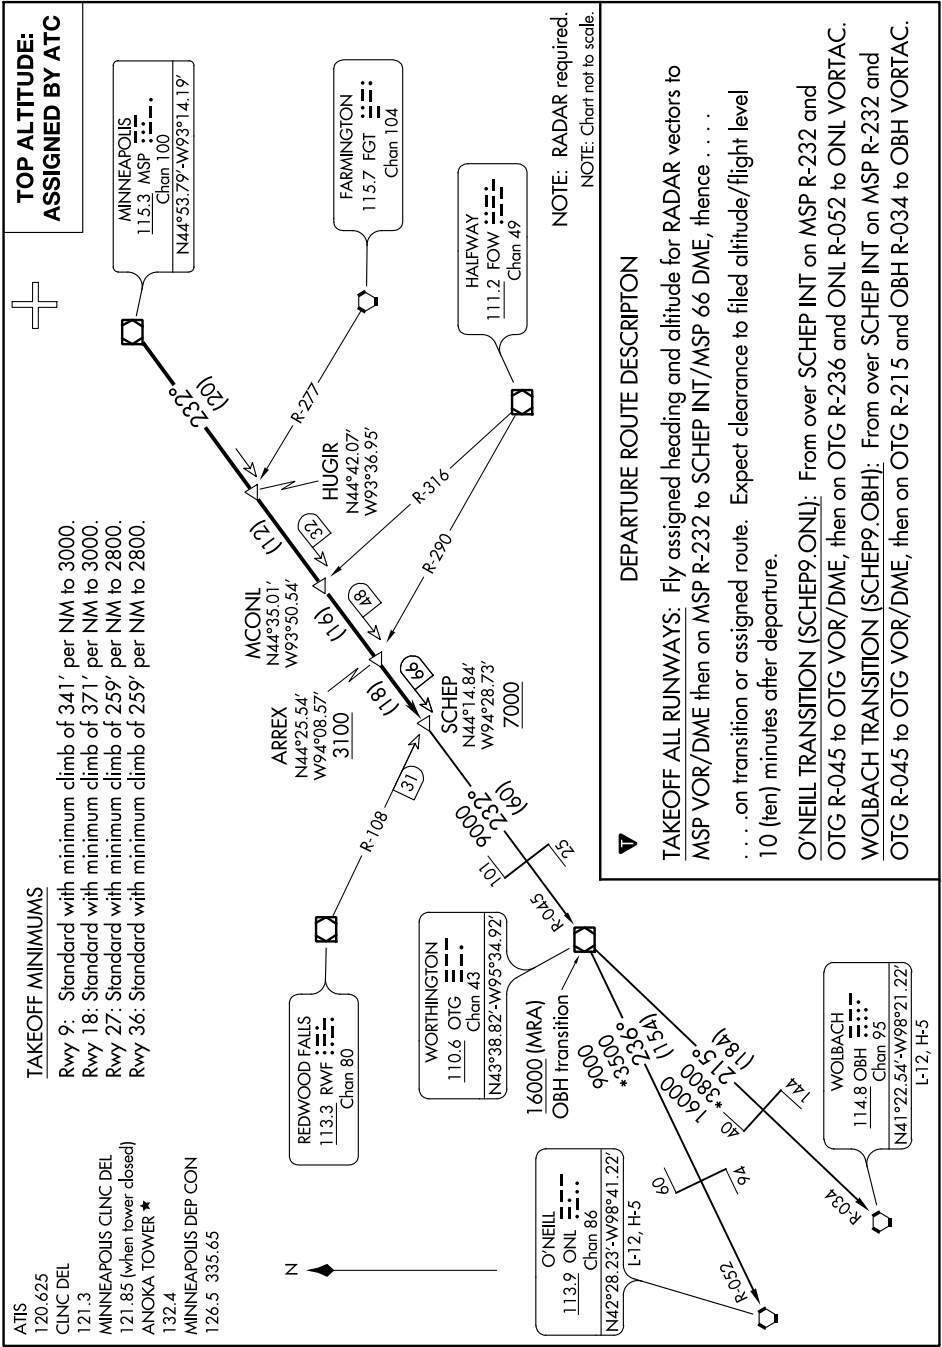

SCHEP NINE DEPARTURE

1201 MAR 2021 10 25 MAR 2021

NC-1, 25 FEB 2021 to 25 MAR 2021