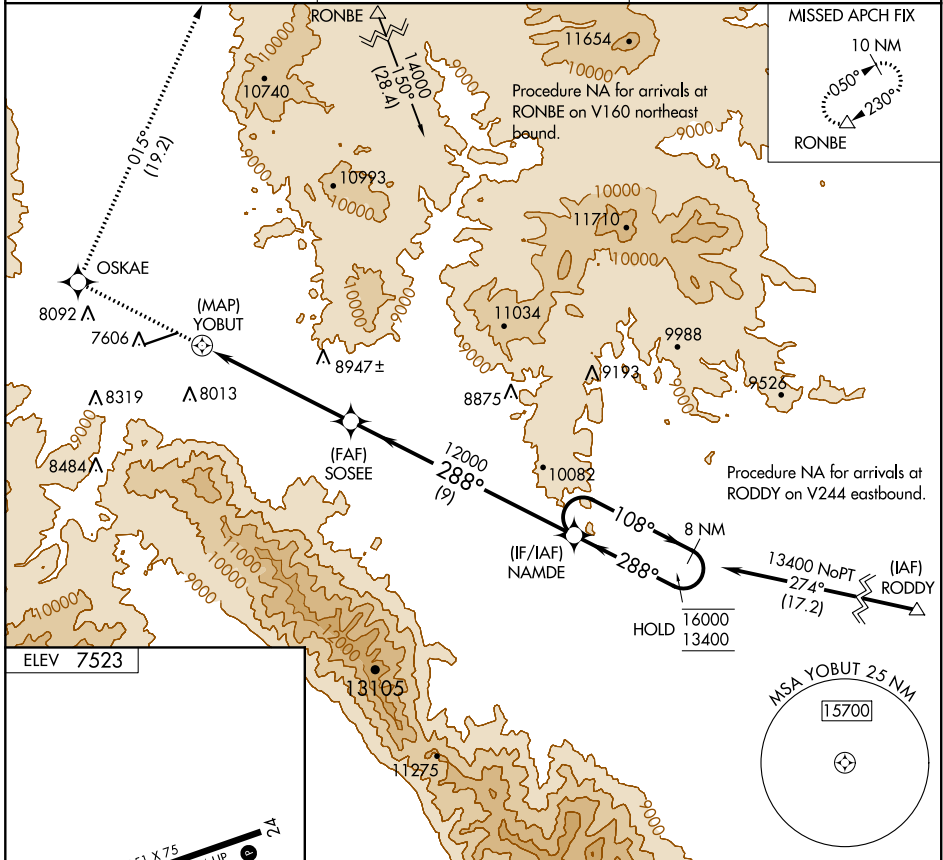

APP CRS	Rwy Idg	N/A
288°	TDZE	N/A
	Apt Elev	7523

RNAV (GPS)-A

SALIDA AIRPORT HARRIETT ALEXANDER FIELD (ANK)

RNP APCH	⚠ Circling to Rwy 6 NA at night. ⚠ When local altimeter setting not received, procedure NA.	MISSED APPROACH: Climb to 16200 direct OSKAE and on track 015° to RONBE and hold, continue climb-in-hold to 16200.

AWOS-3 133.85	DENVER CENTER 128.375 379.95	UNICOM 122.7 (CTAF)

CATEGORY	A	B	C	D
CIRCLING	9720-1¼ 2197 (2200-1¼)	9720-1½ 2197 (2200-1½)	NA	

SALIDA, COLORADO
Orig-B 02JAN20

SALIDA AIRPORT HARRIETT ALEXANDER FIELD (ANK)
38°32'N-106°03'W

RNAV (GPS)-A

SW-1, 25 FEB 2021 to 25 MAR 2021

SW-1, 25 FEB 2021 to 25 MAR 2021