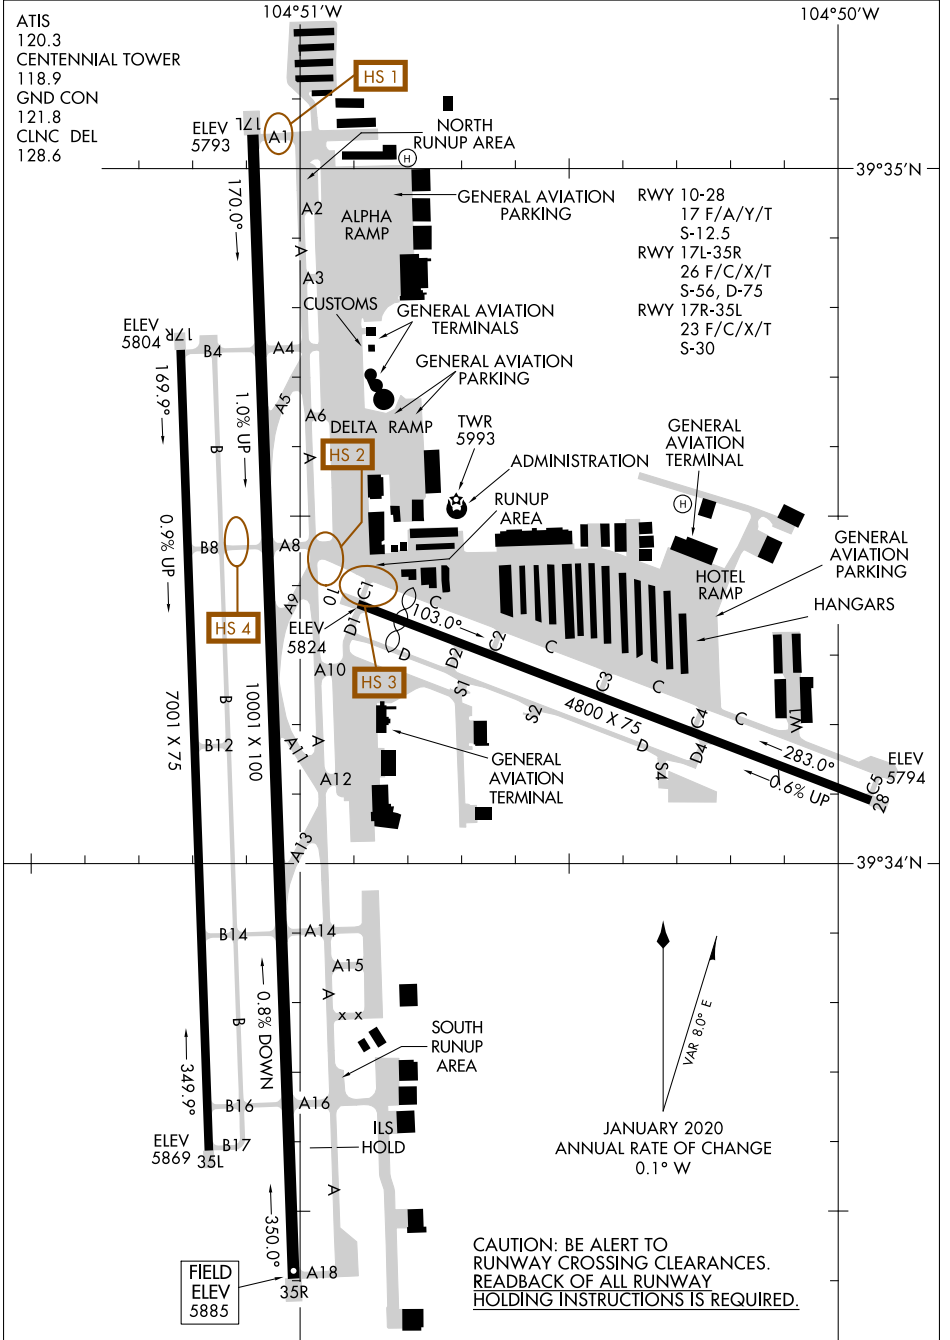

AIRPORT DIAGRAM

AL-5715 (FAA)

CENTENNIAL (APA)
DENVER, COLORADO

SW-1, 25 FEB 2021 to 25 MAR 2021

SW-1, 25 FEB 2021 to 25 MAR 2021

AIRPORT DIAGRAM

DENVER, COLORADO
CENTENNIAL (APA)