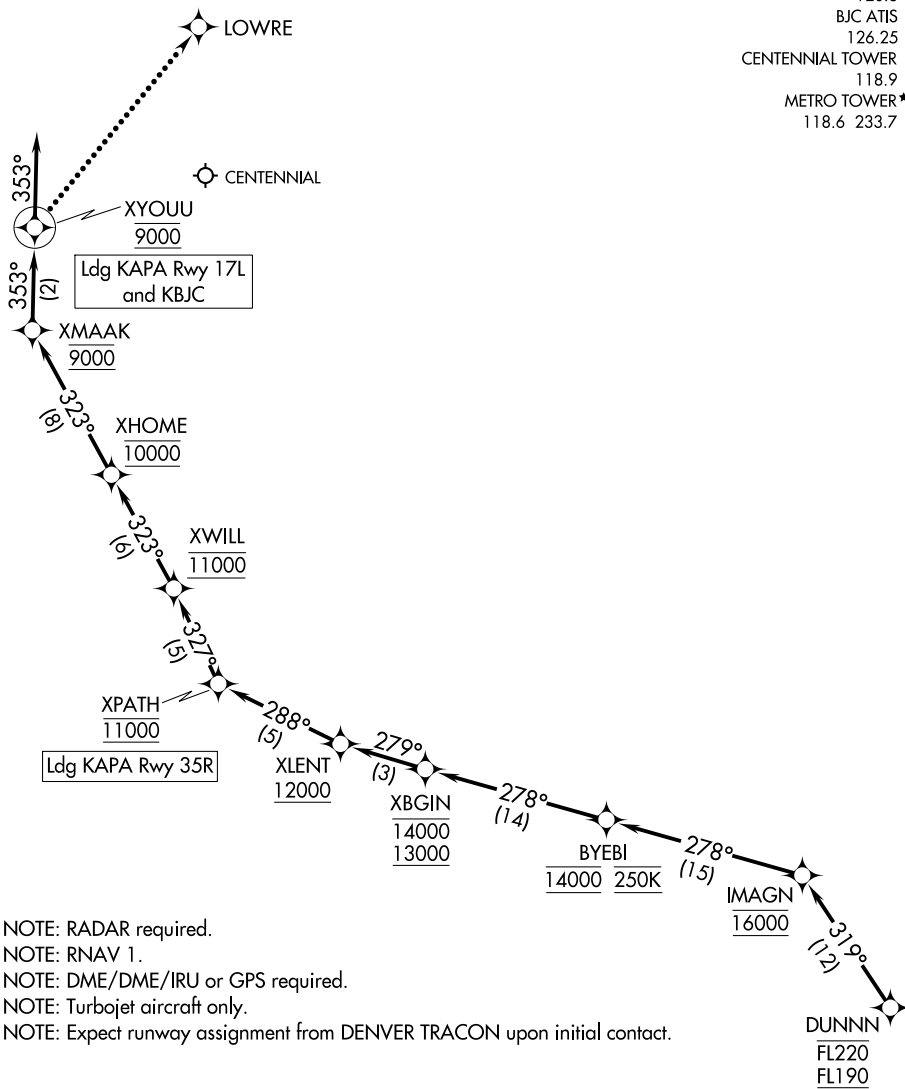

# DUNNN THREE ARRIVAL (RNAV) Arrival Routes

DENVER, COLORADO

ROCKY MOUNTAIN METROPOLITAN

- DENVER CENTER 133.4 377.175
- DENVER APP CON 128.45 251.075
- SPRINGS APP CON 124.0 257.875
- APA ATIS 120.3
- BJC ATIS 126.25
- CENTENNIAL TOWER 118.9
- METRO TOWER★ 118.6 233.7

SW-1, 25 FEB 2021 to 25 MAR 2021

SW-1, 25 FEB 2021 to 25 MAR 2021

NOTE: RADAR required.  
 NOTE: RNAV 1.  
 NOTE: DME/DME/IRU or GPS required.  
 NOTE: Turbojet aircraft only.  
 NOTE: Expect runway assignment from DENVER TRACON upon initial contact.

NOTE: Chart not to scale.

(NARRATIVE ON FOLLOWING PAGE)