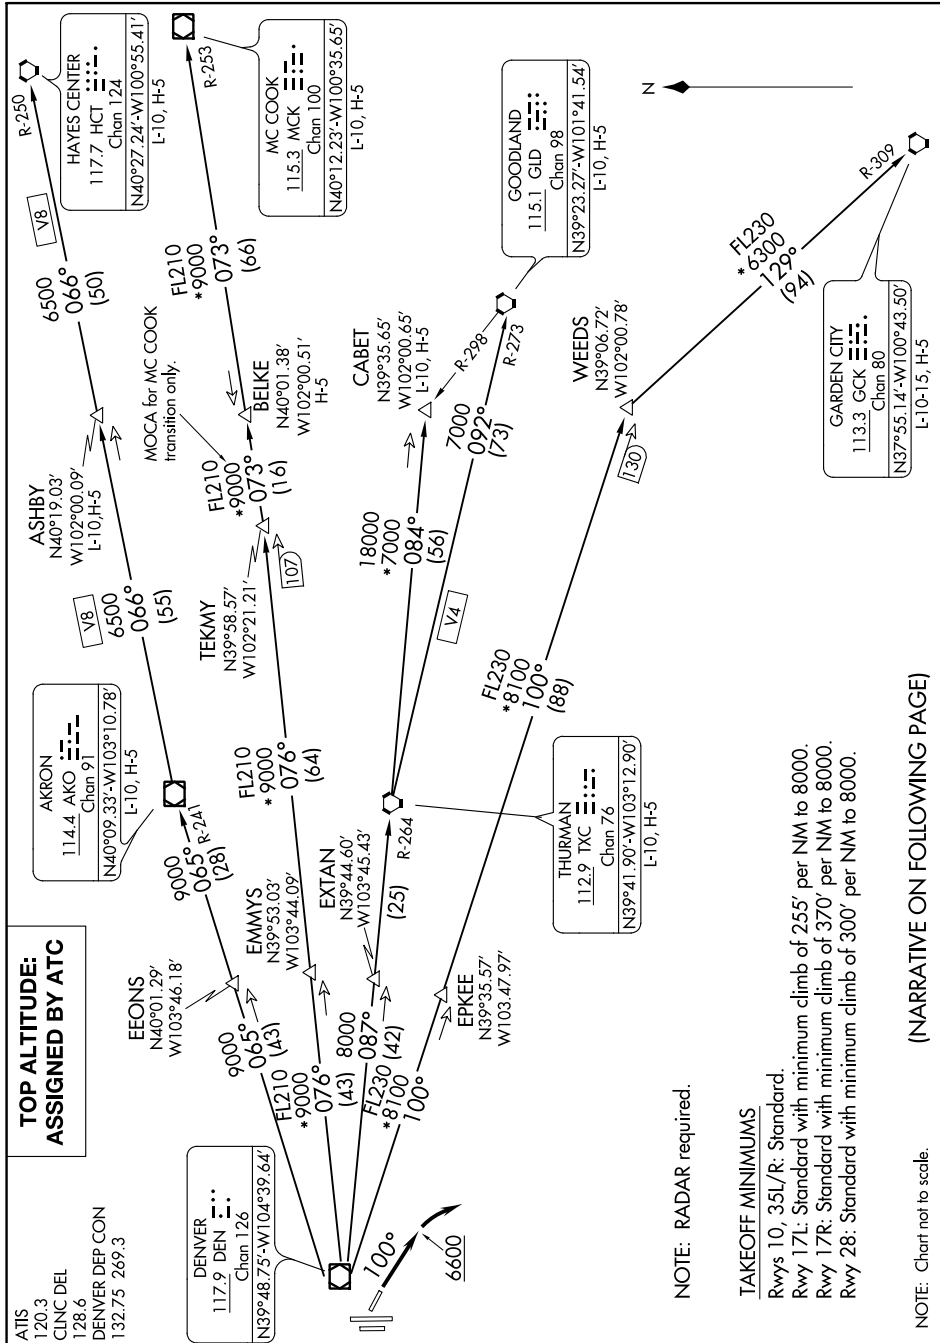

PLAINS ONE DEPARTURE

AL-5715 (FAA)

CENTENNIAL (APA)
DENVER, COLORADO

SW-1, 25 FEB 2021 to 25 MAR 2021

PLAINS ONE DEPARTURE

DENVER, COLORADO
CENTENNIAL (APA)

(NARRATIVE ON FOLLOWING PAGE)

SW-1, 25 FEB 2021 to 25 MAR 2021

NOTE: RADAR required.

TAKEOFF MINIMUMS

- Rwys 10, 35/L: Standard
- Rwy 17L: Standard with minimum climb of 255' per NM to 8000.
- Rwy 17R: Standard with minimum climb of 370' per NM to 8000.
- Rwy 28: Standard with minimum climb of 300' per NM to 8000.

NOTE: Chart not to scale.