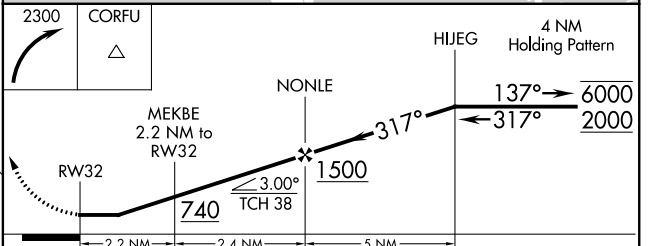

# RNAV (GPS)-A

NAPLES MUNI (APF)

RNP APCH.		MISSED APPROACH: Climbing right turn to 2300 direct CORFU and hold.			
ATIS <b>134.225</b>	FORT MYERS APP CON★ <b>124.125 371.85</b>	NAPLES TOWER★ <b>128.5 (CTAF) 0</b>	GND CON <b>121.6</b>	CLNC DEL <b>118.0</b>	CLNC DEL <b>124.125</b> (When twr closed)

CATEGORY	A	B	C	D
<b>C</b> CIRCLING	580-1	572 (600-1)	680-2 672 (700-2)	820-2 <sup>3/4</sup> 812 (900-2 <sup>3/4</sup> )

SE-3, 25 FEB 2021 to 25 MAR 2021

SE-3, 25 FEB 2021 to 25 MAR 2021