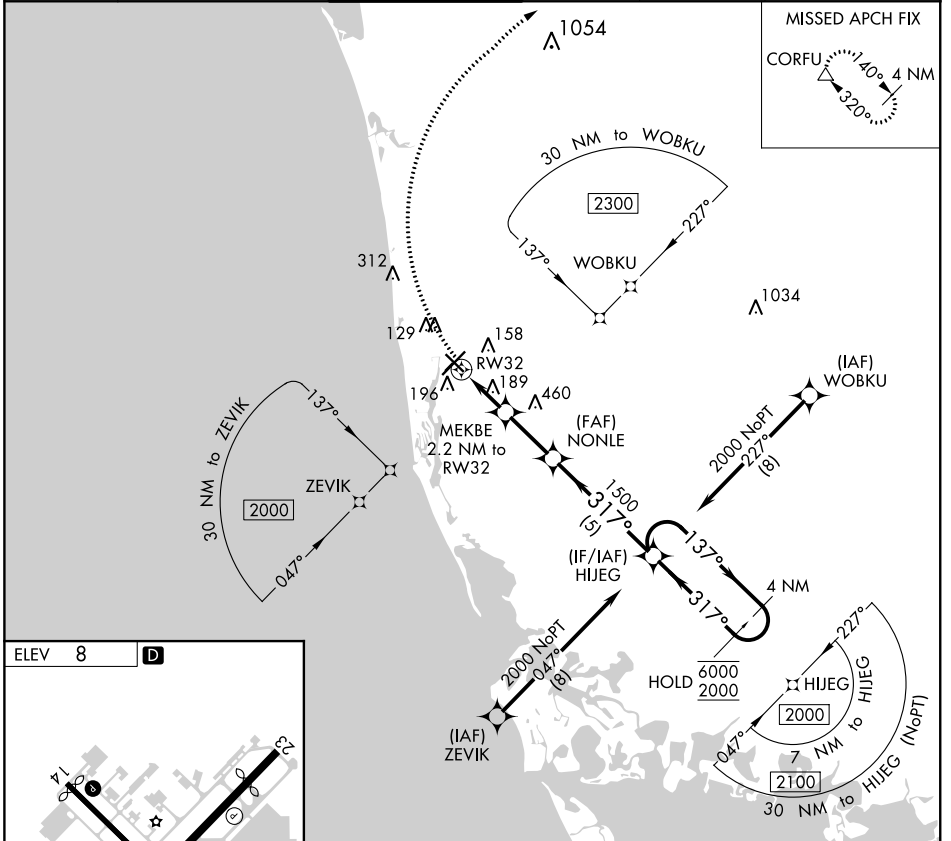

APP CRS <b>317°</b>	Rwy Idg TDZE Apt Elev	<b>N/A</b> <b>N/A</b> <b>8</b>
------------------------	-----------------------------	--------------------------------------

# RNAV (GPS)-A

NAPLES MUNI (APF)

RNP APCH.		MISSED APPROACH: Climbing right turn to 2300 direct CORFU and hold.			
ATIS <b>134.225</b>	FORT MYERS APP CON★ <b>124.125 371.85</b>	NAPLES TOWER★ <b>128.5 (CTAF) 0</b>	GND CON <b>121.6</b>	CLNC DEL <b>118.0</b>	CLNC DEL <b>124.125</b> (When twr closed)

CATEGORY	A	B	C	D
<b>C</b> CIRCLING	580-1	572 (600-1)	680-2 672 (700-2)	820-2 <sup>3/4</sup> 812 (900-2 <sup>3/4</sup> )

SE-3, 25 FEB 2021 to 25 MAR 2021

SE-3, 25 FEB 2021 to 25 MAR 2021