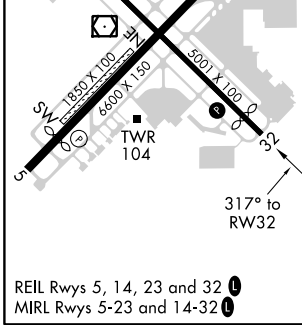

APP CRS <b>317°</b>	Rwy Idg TDZE Apt Elev	<b>N/A</b> <b>N/A</b> <b>8</b>
------------------------	-----------------------------	--------------------------------------

# RNAV (GPS)-A

NAPLES MUNI (APF)

RNP APCH.		MISSED APPROACH: Climbing right turn to 2300 direct CORFU and hold.			
ATIS <b>134.225</b>	FORT MYERS APP CON★ <b>124.125 371.85</b>	NAPLES TOWER★ <b>128.5 (CTAF) 0</b>	GND CON <b>121.6</b>	CLNC DEL <b>118.0</b>	CLNC DEL <b>124.125</b> (When twr closed)