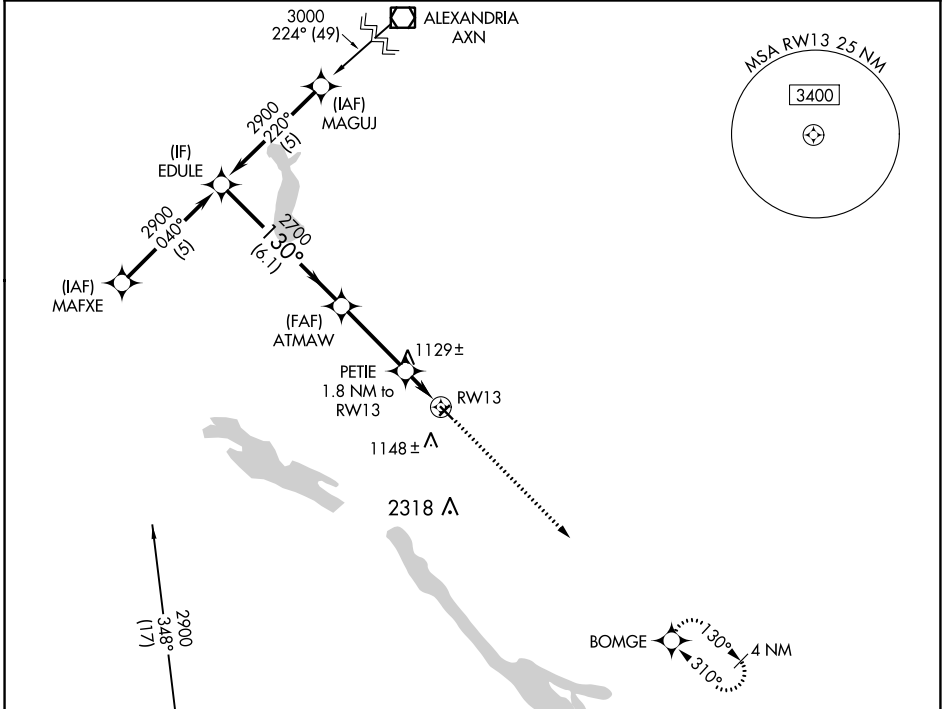

RNAV (GPS) RWY 13

APPLETON MUNI (AQP)

APP CRS 130°	Rwy Idg 3500
	TDZE 1020
	Apt Elev 1021

⚠ Circling NA at night. DME/DME RNP-0.3 NA. When local altimeter setting not received, use Benson altimeter setting and increase all MDA 40 feet. VDP NA with Benson altimeter setting.

MISSED APPROACH: Climb to 2900 direct BOMGE and hold.

AWOS-3 118.5	MINNEAPOLIS CENTER 127.1 290.2	CTAF 122.9
------------------------	--	----------------------

NC-1, 25 FEB 2021 to 25 MAR 2021

NC-1, 25 FEB 2021 to 25 MAR 2021

ELEV 1021	TDZE 1020
-----------	-----------