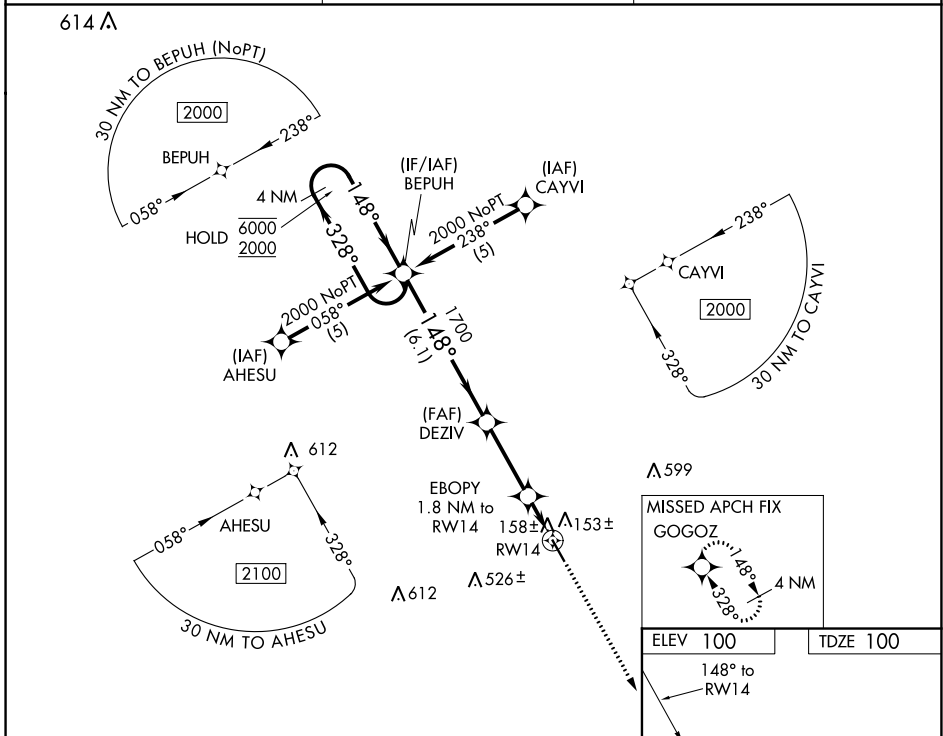

WAAS CH 77714 W14A	APP CRS 148°	Rwy Idg TDZE Apt Elev	5004 100 100
--	------------------------	-----------------------------	---

RNAV (GPS) RWY 14

WHARTON RGNL (A.R.M)

RNP APCH. ▼ For uncompensated Baro-VNAV systems, LNAV/VNAV NA below -15°C or above 54°C.	MISSED APPROACH: Climb to 2000 direct GOGOZ and hold.
---	---

AWOS-3 118.475	HOUSTON CENTER 128.6 360.8	UNICOM 122.7 (CTAF)
--------------------------	--------------------------------------	-------------------------------

CATEGORY	A	B	C	D
LPV DA	396-1	296 (300-1)		NA
LNAV/VNAV DA	428-1¼	328 (400-1¼)		NA
LNAV MDA	420-1	320 (400-1)		NA

SC-5, 25 FEB 2021 to 25 MAR 2021

SC-5, 25 FEB 2021 to 25 MAR 2021