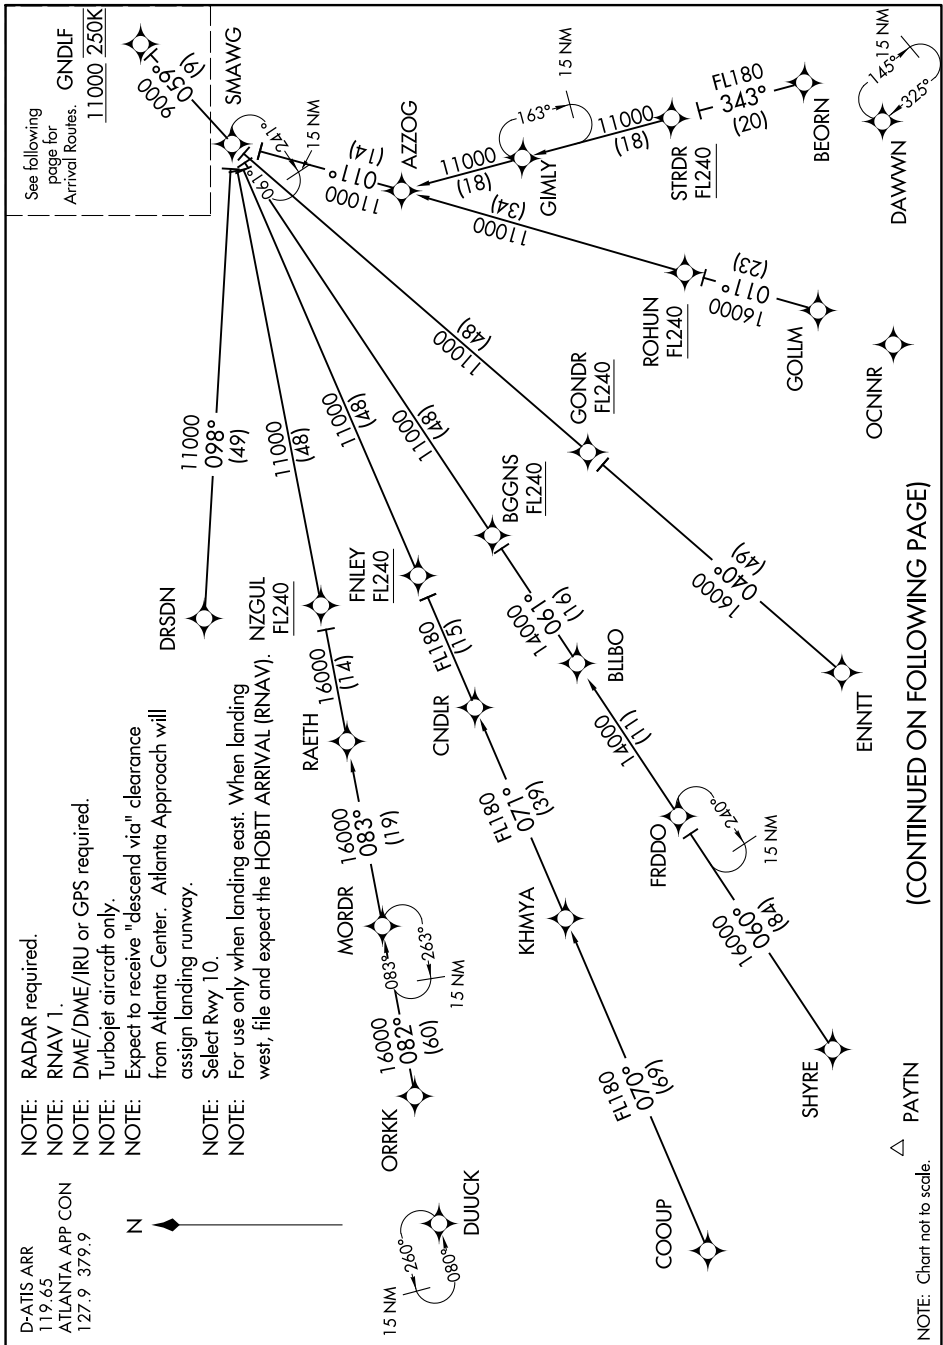

GNDLF TWO ARRIVAL(RNAV) Transition Routes

SE-4, 25 FEB 2021 to 25 MAR 2021

(CONTINUED ON FOLLOWING PAGE)

SE-4, 25 FEB 2021 to 25 MAR 2021

GNDLF TWO ARRIVAL (RNAV) Transition Routes