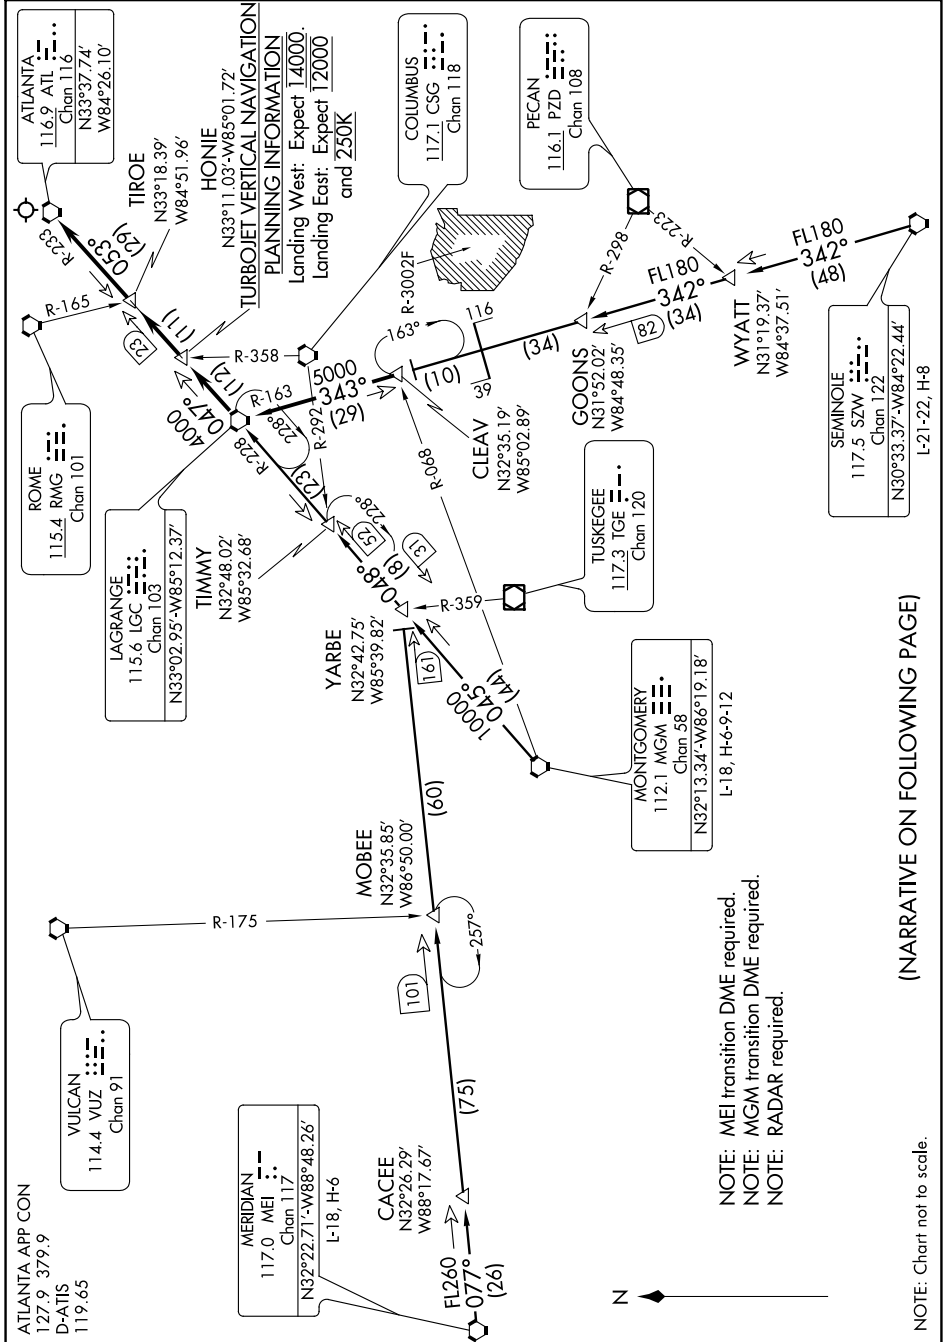

LAGRANGE FIVE ARRIVAL

SE-4, 25 FEB 2021 to 25 MAR 2021

(NARRATIVE ON FOLLOWING PAGE)

SE-4, 25 FEB 2021 to 25 MAR 2021