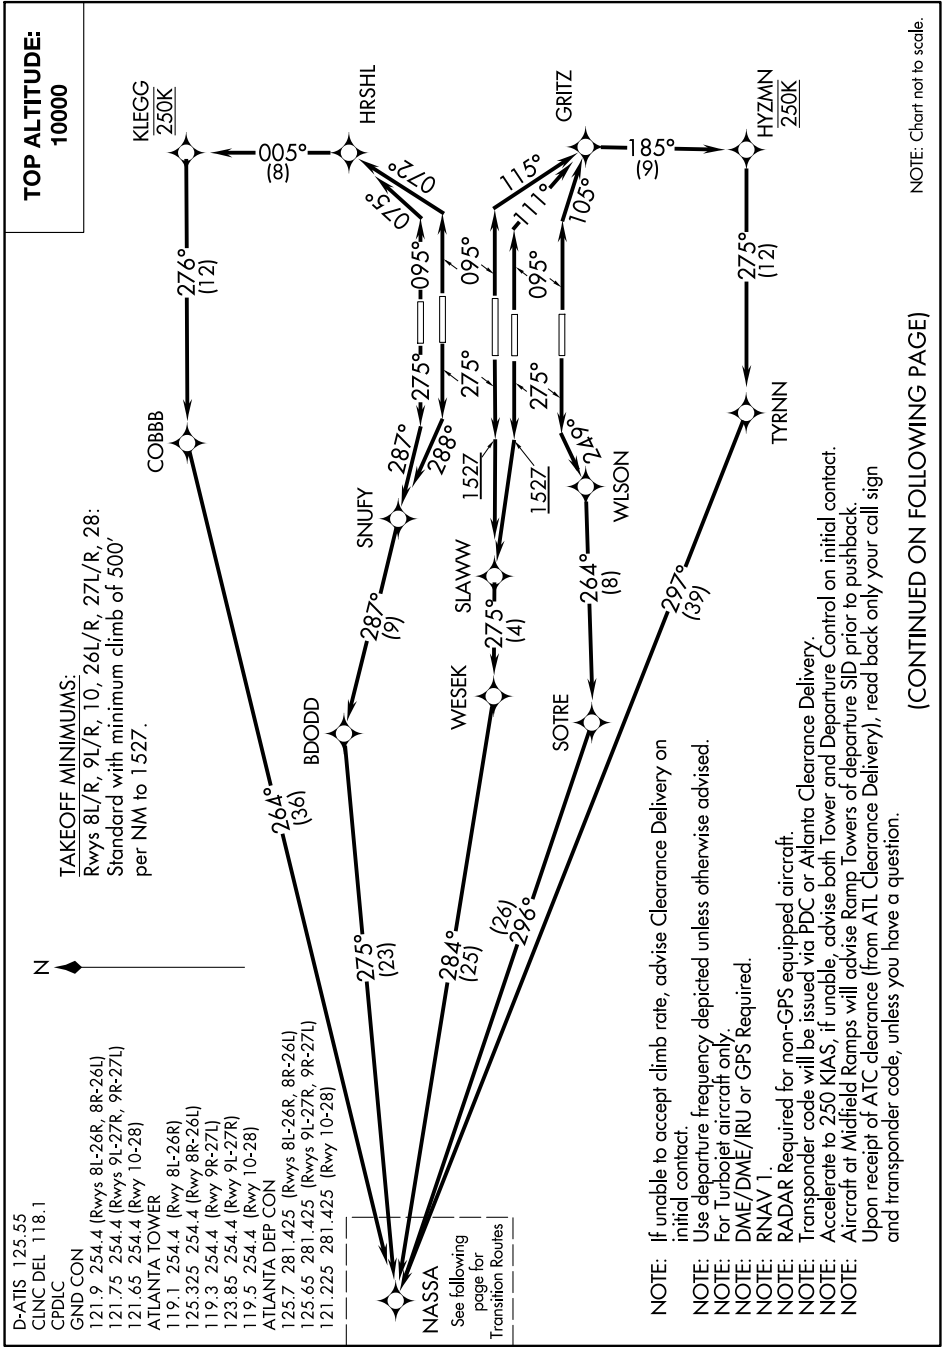

# NASSA TWO DEPARTURE (RNAV) Departure Routes

SE-4, 25 FEB 2021 to 25 MAR 2021

NOTE: Chart not to scale.

(CONTINUED ON FOLLOWING PAGE)

# NASSA TWO DEPARTURE (RNAV) Departure Routes

SE-4, 25 FEB 2021 to 25 MAR 2021