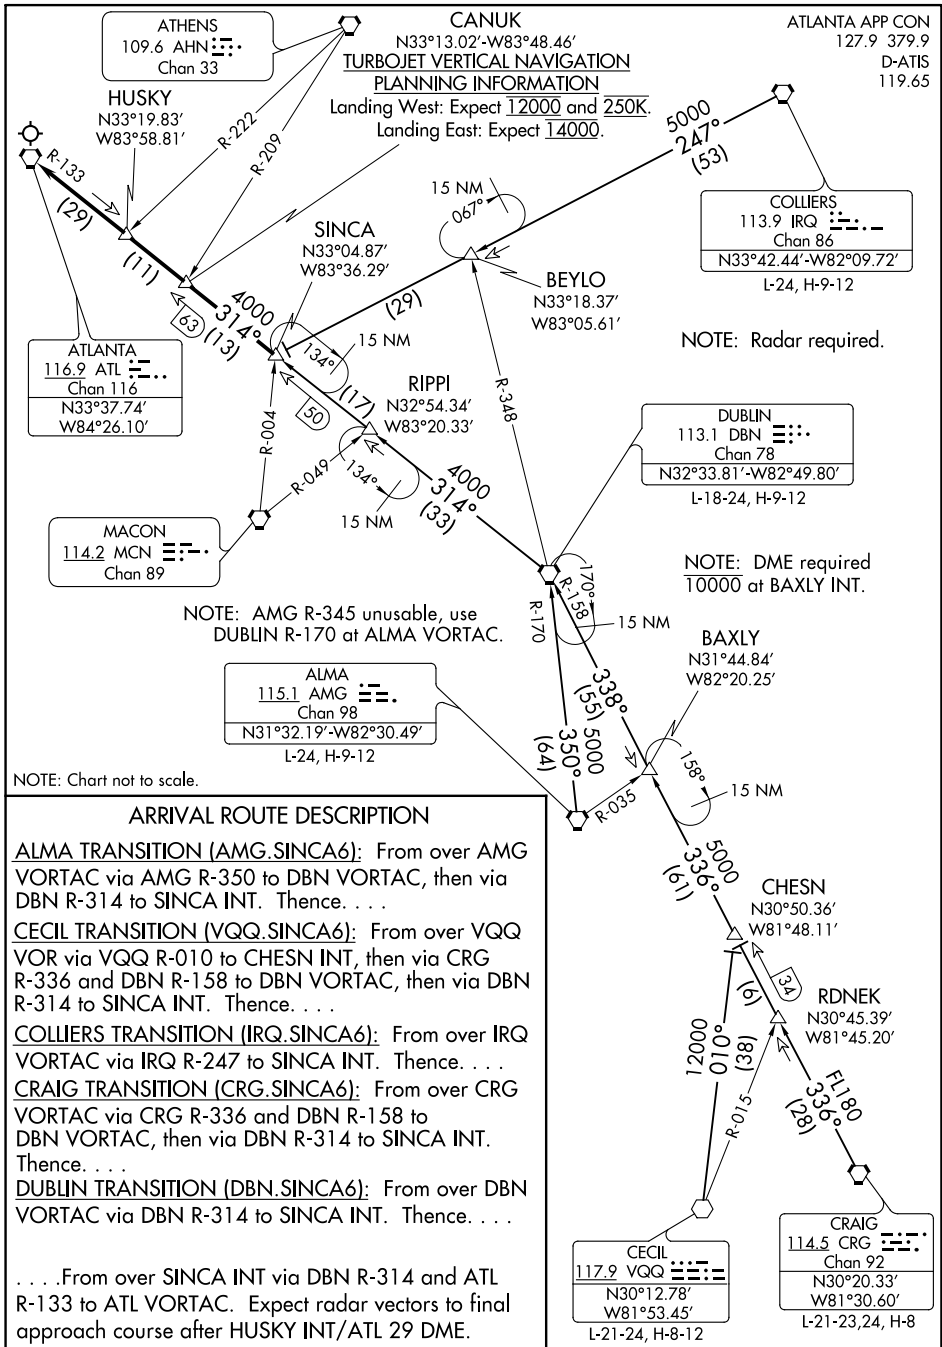

(SINCA.SINCA6) 20086
SINCA SIX ARRIVAL

HARTSFIELD-JACKSON ATLANTA INTL (ATL)

AL-26 (FAA)

ATLANTA, GEORGIA

SE-4, 25 FEB 2021 to 25 MAR 2021

SE-4, 25 FEB 2021 to 25 MAR 2021

(SINCA.SINCA6) 15NOV12
SINCA SIX ARRIVAL