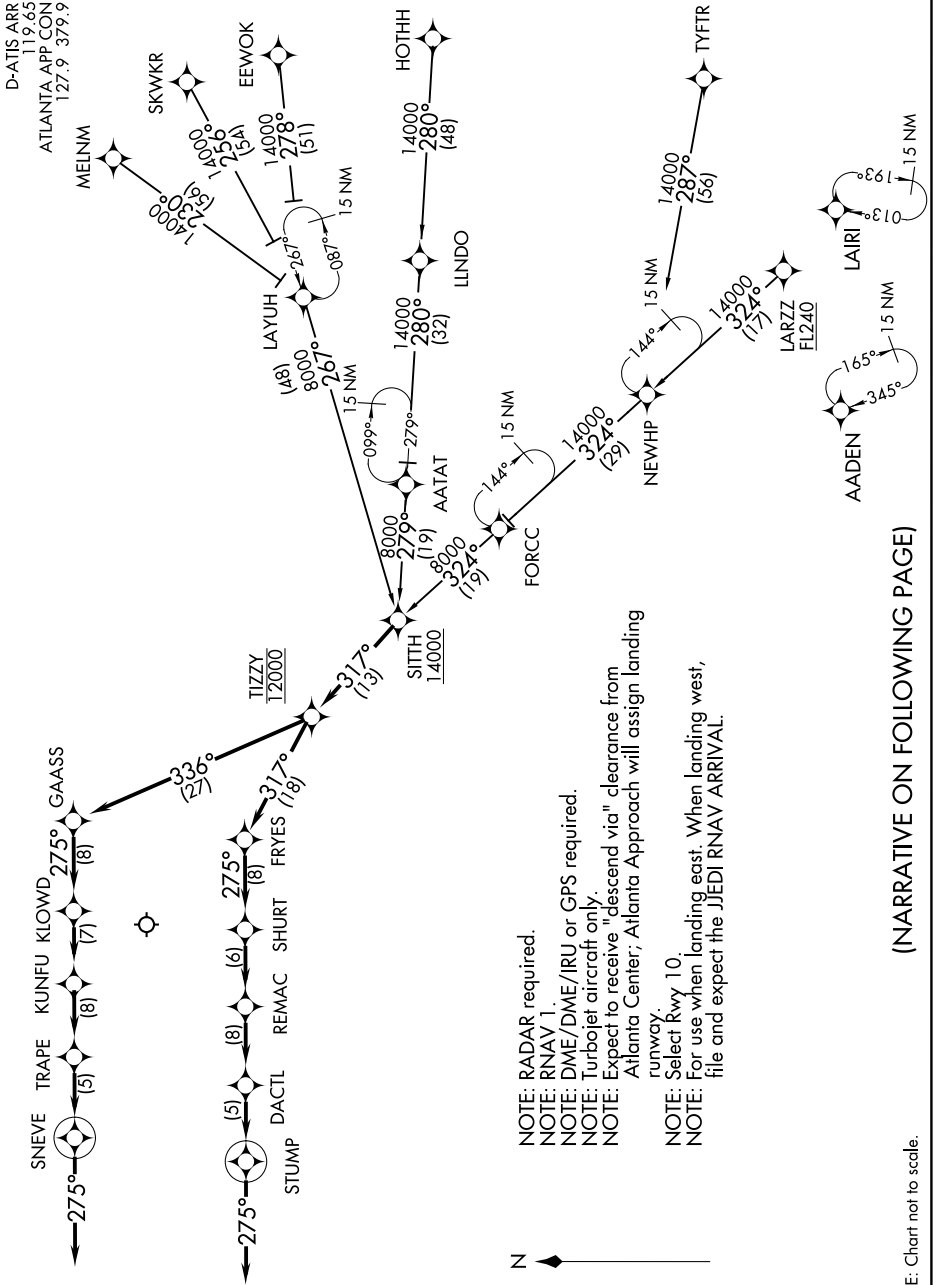

(SITTH.SITTH2) 18032

# SITTH TWO ARRIVAL(RNAV)

AL-26 (FAA)

HARTSFIELD-JACKSON ATLANTA INTL (ATL)  
ATLANTA, GEORGIA

SE-4, 25 FEB 2021 to 25 MAR 2021

NOTE: Chart not to scale.

(NARRATIVE ON FOLLOWING PAGE)

SE-4, 25 FEB 2021 to 25 MAR 2021

SITTH TWO ARRIVAL(RNAV)  
(SITTH.SITTH2) 01FEB18

HARTSFIELD-JACKSON ATLANTA INTL (ATL)  
ATLANTA, GEORGIA