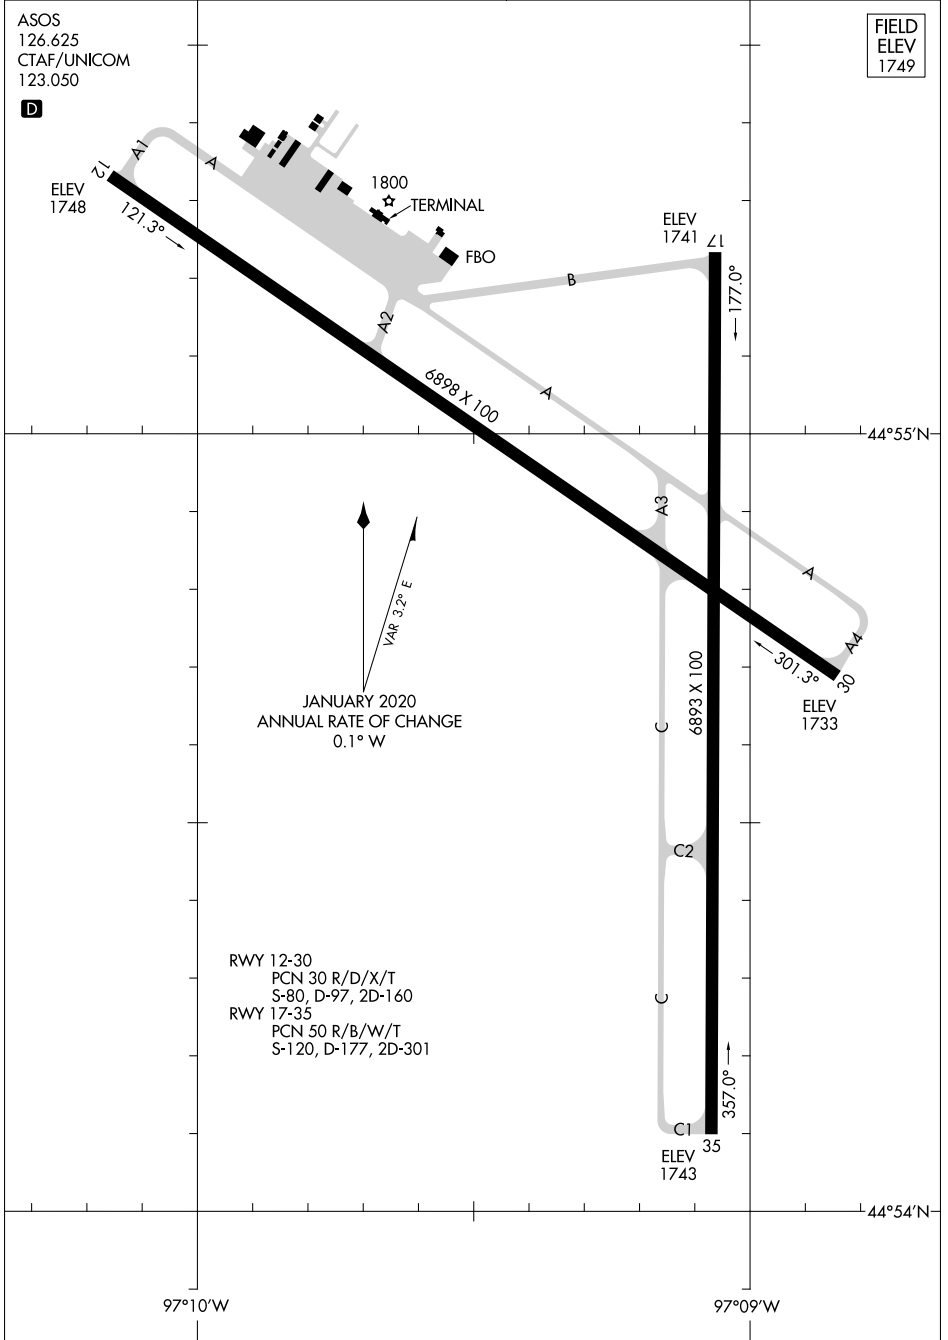

# AIRPORT DIAGRAM

AL-444 (FAA)

WATERTOWN RGNL (A/TY)  
WATERTOWN, SOUTH DAKOTA

ASOS  
126.625  
CTAF/UNICOM  
123.050

FIELD  
ELEV  
1749

NC-1, 25 FEB 2021 to 25 MAR 2021

NC-1, 25 FEB 2021 to 25 MAR 2021

# AIRPORT DIAGRAM

WATERTOWN, SOUTH DAKOTA  
WATERTOWN RGNL (A/TY)