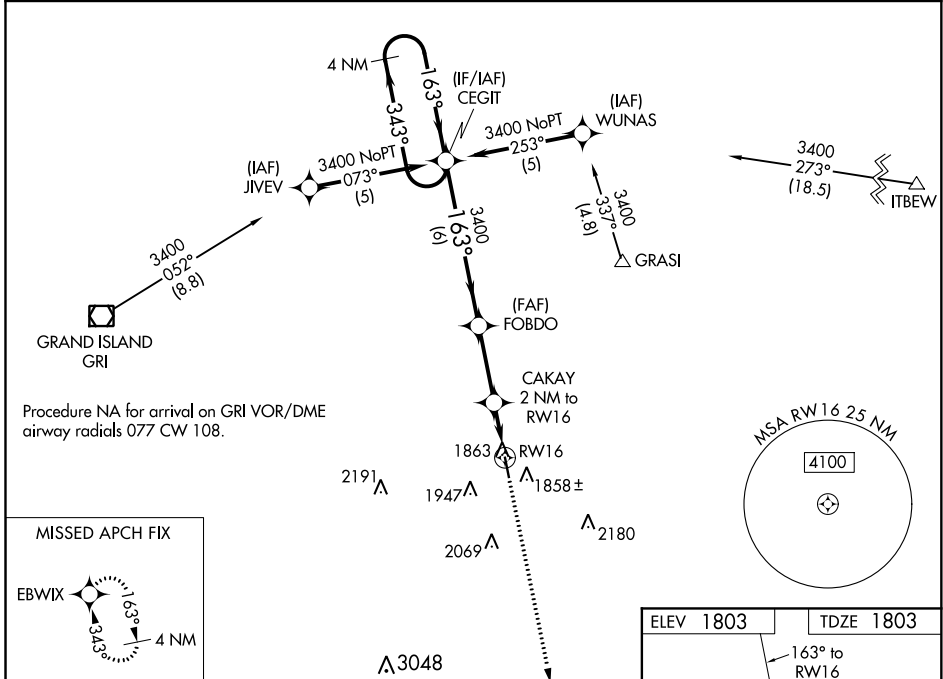

WAAS CH 77809 W16A	APP CRS 163°	Rwy Idg 4301 TDZE 1803 Apt Elev 1803
--	------------------------	---

RNAV (GPS) RWY 16

AURORA MUNI-AL POTTER FIELD (AUH)

⚠ Baro-VNAV NA when using Grand Island altimeter setting. For uncompensated Baro-VNAV systems, LNAV/VNAV NA below -18°C (0°F) or above 54°C (130°F). DME/DME RNP-0.3 NA. Visibility reduction by helicopters NA. When local altimeter setting not received, use Grand Island altimeter setting and increase all DA 41 feet and all MDA 60 feet and LPV all Cats visibility ¼ mile. VDP NA when using Grand Island altimeter setting.

MISSED APPROACH:
Climb to 3400 direct EBWIX and hold.

AWOS-3 121.225	MINNEAPOLIS CENTER 119.4 278.8	UNICOM 122.8 (CTAF) 0
--------------------------	--	---------------------------------

CATEGORY	A	B	C	D
LPV DA	2102-1	299 (300-1)		NA
LNAV/VNAV DA	2133-1¼	330 (400-1¼)		NA
LNAV MDA	2160-1	357 (400-1)		NA
C CIRCLING	2300-1 497 (500-1)	2340-1 537 (600-1)		NA

NC-2, 25 FEB 2021 to 25 MAR 2021

NC-2, 25 FEB 2021 to 25 MAR 2021