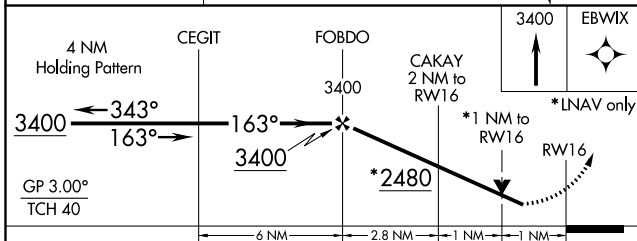

WAAS CH 77809 W16A	APP CRS 163°	Rwy Idg 4301 TDZE 1803 Apt Elev 1803
--	------------------------	---

RNAV (GPS) RWY 16

AURORA MUNI-AL POTTER FIELD (AUH)

⚠ Baro-VNAV NA when using Grand Island altimeter setting. For uncompensated Baro-VNAV systems, LNAV/VNAV NA below -18°C (0°F) or above 54°C (130°F). DME/DME RNP-0.3 NA. Visibility reduction by helicopters NA. When local altimeter setting not received, use Grand Island altimeter setting and increase all DA 41 feet and all MDA 60 feet and LPV all Cats visibility ¼ mile. VDP NA when using Grand Island altimeter setting.

MISSED APPROACH:
Climb to 3400 direct EBWIX and hold.

AWOS-3 121.225	MINNEAPOLIS CENTER 119.4 278.8	UNICOM 122.8 (CTAF) 0
--------------------------	--	---------------------------------

CATEGORY	A	B	C	D
LPV DA	2102-1	299 (300-1)		NA
LNAV/VNAV DA	2133-1¼	330 (400-1¼)		NA
LNAV MDA	2160-1	357 (400-1)		NA
C CIRCLING	2300-1 497 (500-1)	2340-1 537 (600-1)		NA