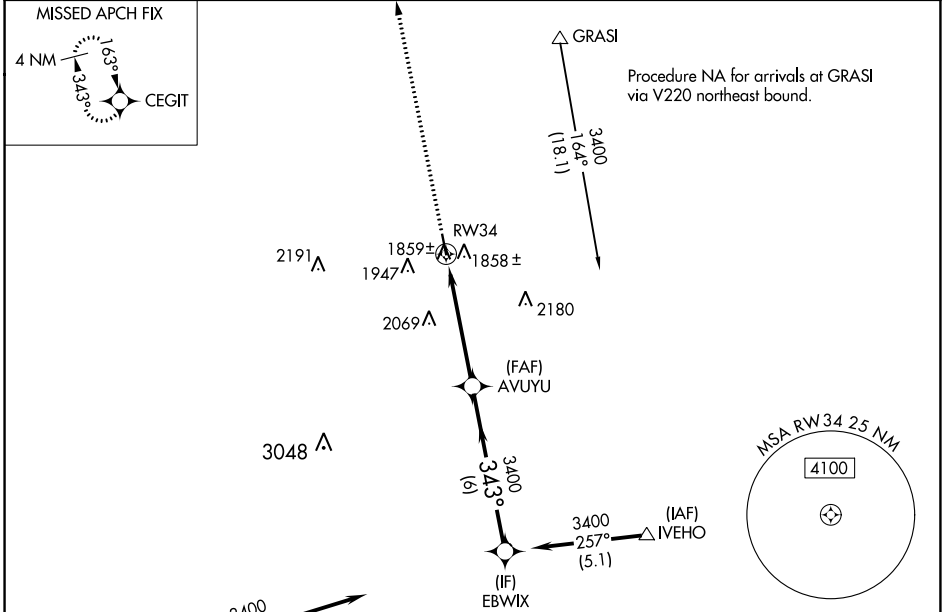

WAAS CH 87009 W34A	APP CRS 343°	Rwy Idg TDZE Apt Elev	4301 1801 1803
--	------------------------	-----------------------------	---

RNAV (GPS) RWY 34

AURORA MUNI-AL POTTER FIELD (AUH)

⚠ Baro-VNAV NA when using Grand Island altimeter setting. For uncompensated Baro-VNAV systems, LNAV/VNAV NA below -18°C (0°F) or above 54°C (130°F). DME/DME RNP-0.3 NA. When local altimeter setting not received, use Grand Island altimeter setting and increase all DA 41 feet and all MDA 60 feet. VDP NA when using Grand Island altimeter setting.

MISSED APPROACH: Climb to 3400 direct CEGIT and hold.

AWOS-3 121.225	MINNEAPOLIS CENTER 119.4 278.8	UNICOM 122.8 (CTAF) 0
--------------------------	--	---------------------------------

NC-2, 25 FEB 2021 to 25 MAR 2021

NC-2, 25 FEB 2021 to 25 MAR 2021

ELEV 1803	TDZE 1801
-----------	-----------

CATEGORY	A	B	C	D
LPV DA	2051-1	250 (300-1)		NA
LNAV/VNAV DA	2129-1¼	328 (400-1¼)		NA
LNAV MDA	2260-1	459 (500-1)		NA
C CIRCLING	2300-1 497 (500-1)	2340-1 537 (600-1)		NA