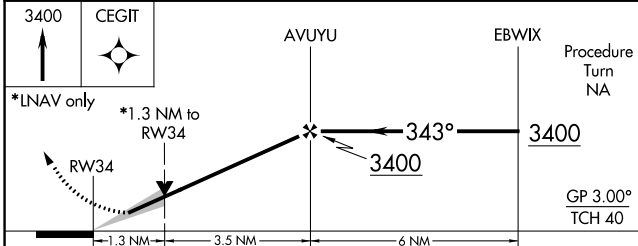

WAAS CH 87009 W34A	APP CRS 343°	Rwy Idg TDZE Apt Elev	4301 1801 1803
--	------------------------	-----------------------------	---

RNAV (GPS) RWY 34

AURORA MUNI-AL POTTER FIELD (AUH)

⚠ Baro-VNAV NA when using Grand Island altimeter setting. For uncompensated Baro-VNAV systems, LNAV/VNAV NA below -18°C (0°F) or above 54°C (130°F). DME/DME RNP-0.3 NA. When local altimeter setting not received, use Grand Island altimeter setting and increase all DA 41 feet and all MDA 60 feet. VDP NA when using Grand Island altimeter setting.

MISSED APPROACH: Climb to 3400 direct CEGIT and hold.

AWOS-3 121.225	MINNEAPOLIS CENTER 119.4 278.8	UNICOM 122.8 (CTAF) 0
--------------------------	--	---------------------------------

NC-2, 25 FEB 2021 to 25 MAR 2021

NC-2, 25 FEB 2021 to 25 MAR 2021

ELEV 1803	TDZE 1801
-----------	-----------

CATEGORY	A	B	C	D
LPV DA	2051-1	250 (300-1)		NA
LNAV/VNAV DA	2129-1¼	328 (400-1¼)		NA
LNAV MDA	2260-1	459 (500-1)		NA
C CIRCLING	2300-1 497 (500-1)	2340-1 537 (600-1)		NA