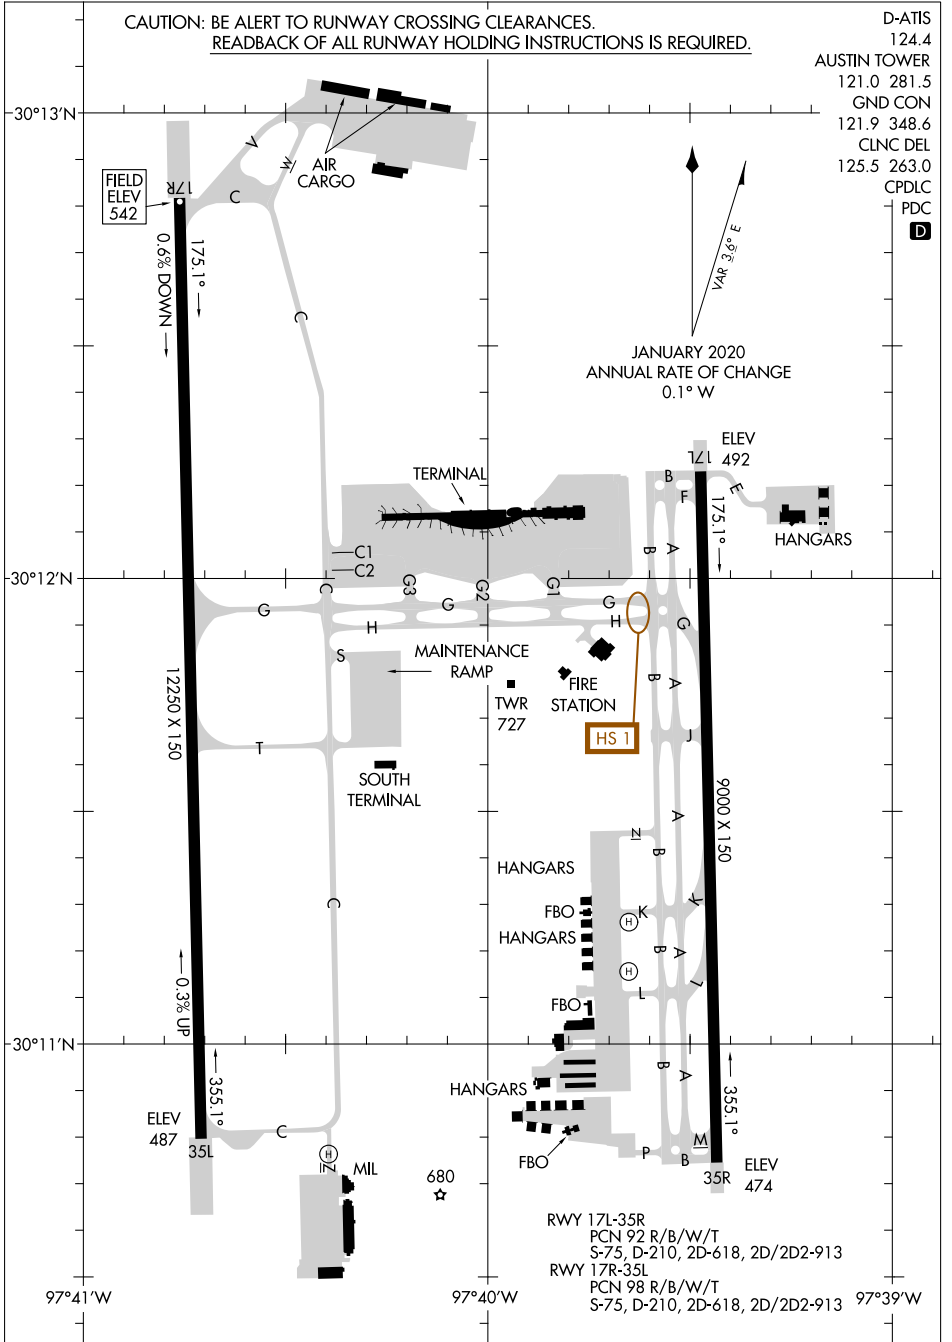

AIRPORT DIAGRAM

AL-556 (FAA)

AUSTIN-BERGSTROM INTL (AUS)

AUSTIN, TEXAS

**CAUTION: BE ALERT TO RUNWAY CROSSING CLEARANCES.
READBACK OF ALL RUNWAY HOLDING INSTRUCTIONS IS REQUIRED.**

D-ATIS 124.4
 AUSTIN TOWER 121.0 281.5
 GND CON 121.9 348.6
 CLNC DEL 125.5 263.0
 CPDLC
 PDC **D**

JANUARY 2020
ANNUAL RATE OF CHANGE
0.1° W

SC-3, 25 FEB 2021 to 25 MAR 2021

SC-3, 25 FEB 2021 to 25 MAR 2021

AIRPORT DIAGRAM

AUSTIN, TEXAS AUSTIN-BERGSTROM INTL (AUS)