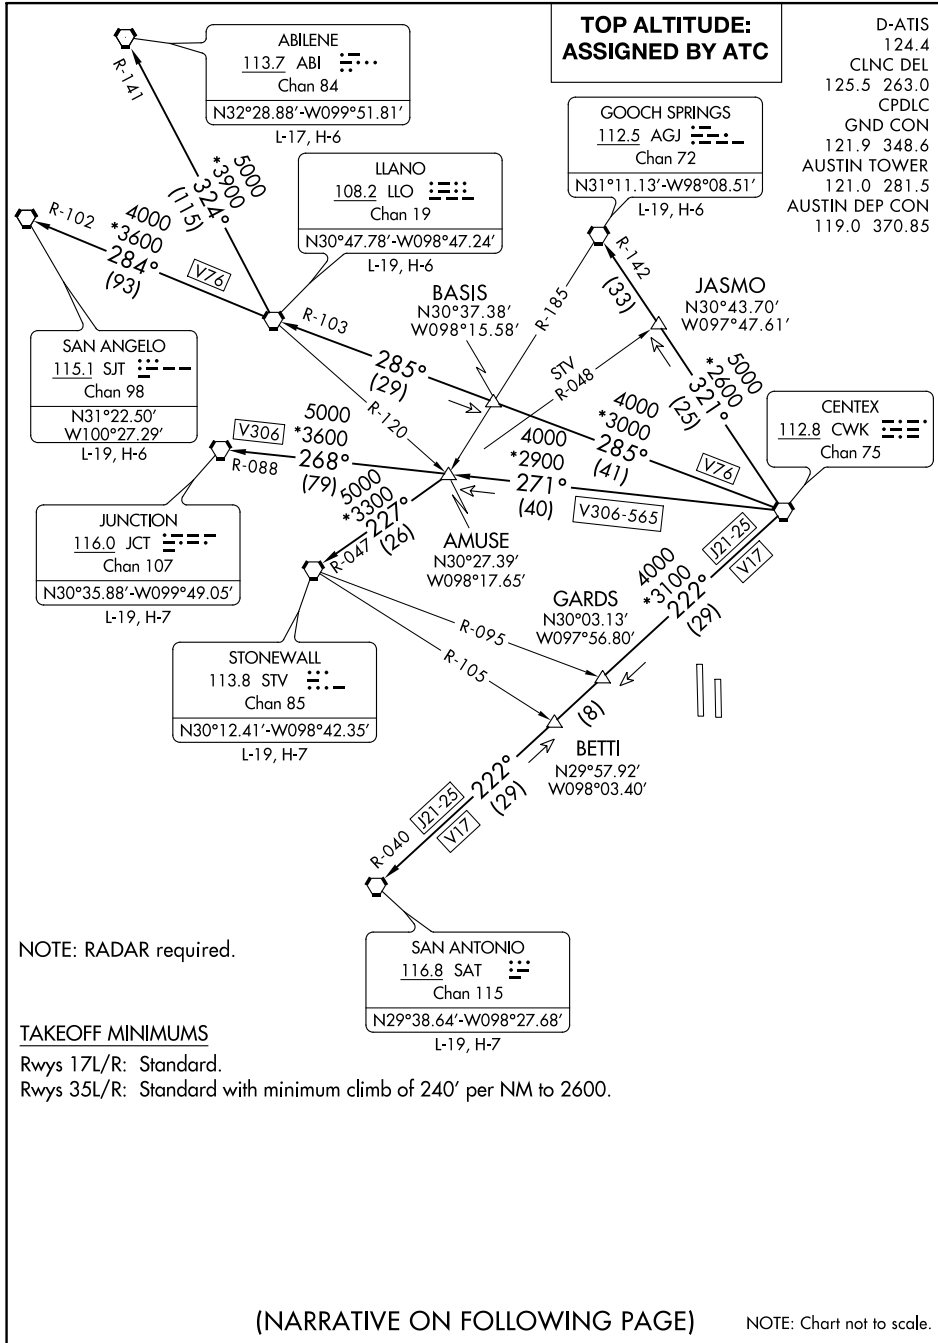

(AUS5.CWK) 17341

# AUSTIN FIVE DEPARTURE

AL-556 (FAA)

AUSTIN-BERGSTROM INTL (AUS)

AUSTIN, TEXAS

SC-3, 25 FEB 2021 to 25 MAR 2021

SC-3, 25 FEB 2021 to 25 MAR 2021

NOTE: RADAR required.

### TAKEOFF MINIMUMS

Rwys 17L/R: Standard.

Rwys 35L/R: Standard with minimum climb of 240' per NM to 2600.

(NARRATIVE ON FOLLOWING PAGE)

NOTE: Chart not to scale.

# AUSTIN FIVE DEPARTURE

(AUS5.CWK) 07DEC17

AUSTIN, TEXAS

AUSTIN-BERGSTROM INTL (AUS)