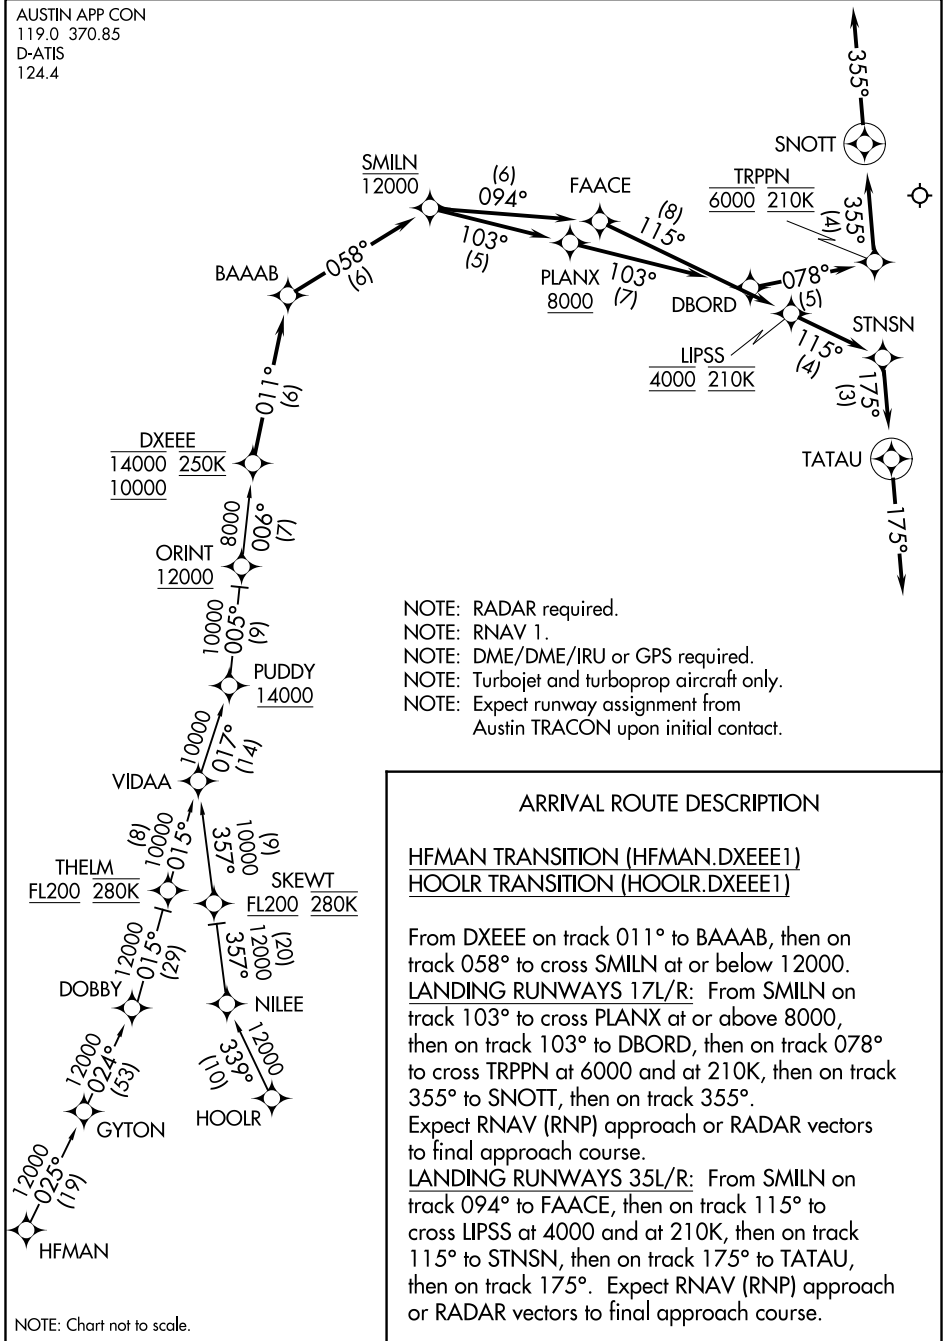

DXEE ONE ARRIVAL (RNAV)

AUSTIN APP CON
119.0 370.85
D-ATIS
124.4

SC-3, 25 FEB 2021 to 25 MAR 2021

SC-3, 25 FEB 2021 to 25 MAR 2021

NOTE: Chart not to scale.