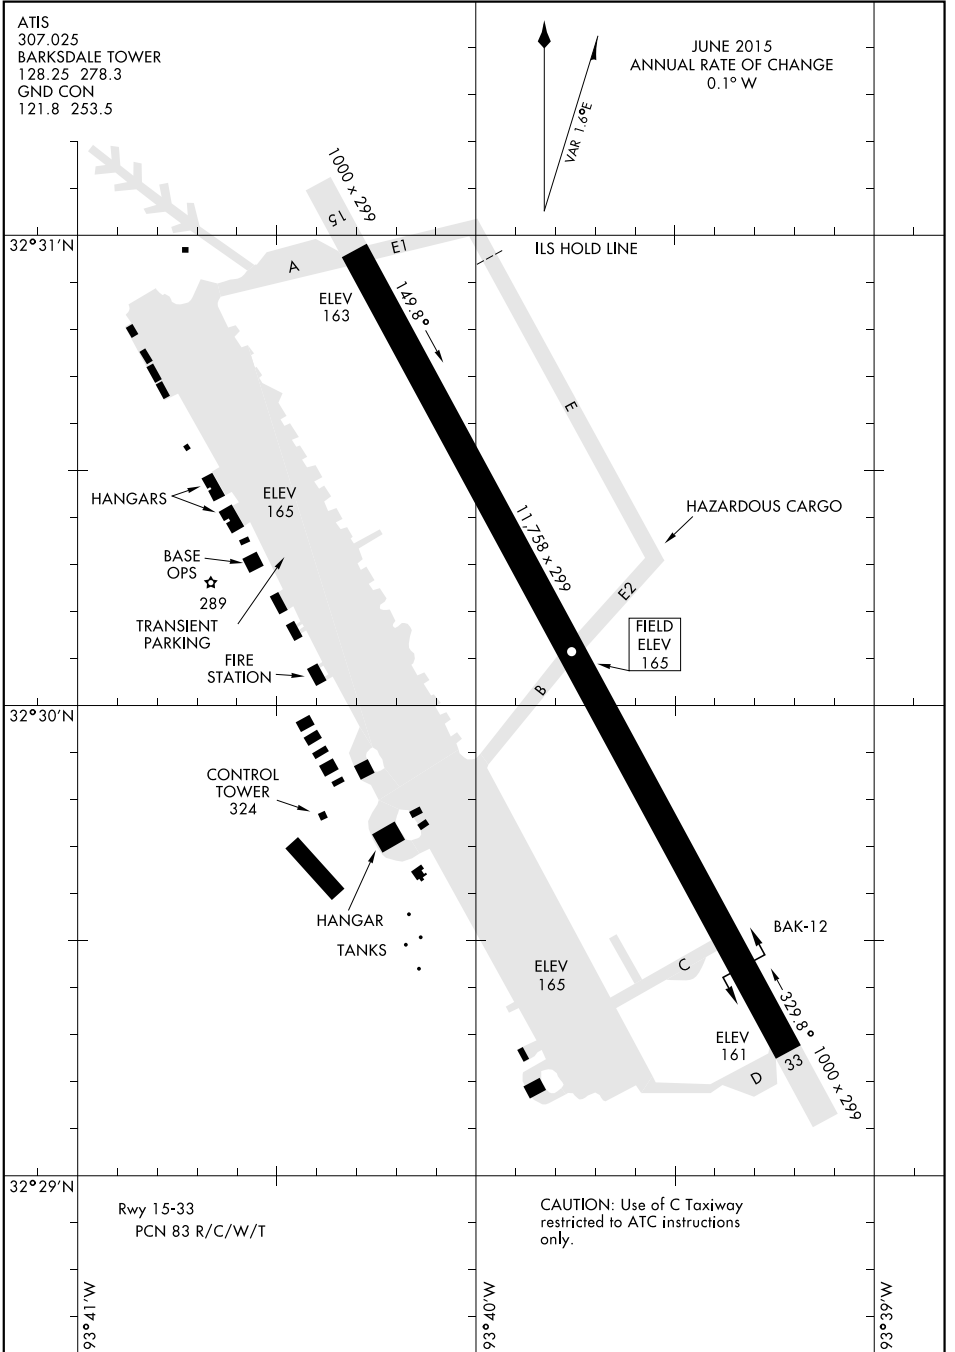

AIRPORT DIAGRAM

AFD-391 [USAF]

BARKSDALE AFB (KBAD)

BOSSIER CITY, LOUISIANA

ATIS
 307.025
 BARKSDALE TOWER
 128.25 278.3
 GND CON
 121.8 253.5

JUNE 2015
 ANNUAL RATE OF CHANGE
 0.1° W

SC-4, 25 FEB 2021 to 25 MAR 2021

SC-4, 25 FEB 2021 to 25 MAR 2021

Rwy 15-33
 PCN 83 R/C/W/T

CAUTION: Use of C Taxiway
 restricted to ATC instructions
 only.

AIRPORT DIAGRAM

BOSSIER CITY, LOUISIANA

BARKSDALE AFB (KBAD)