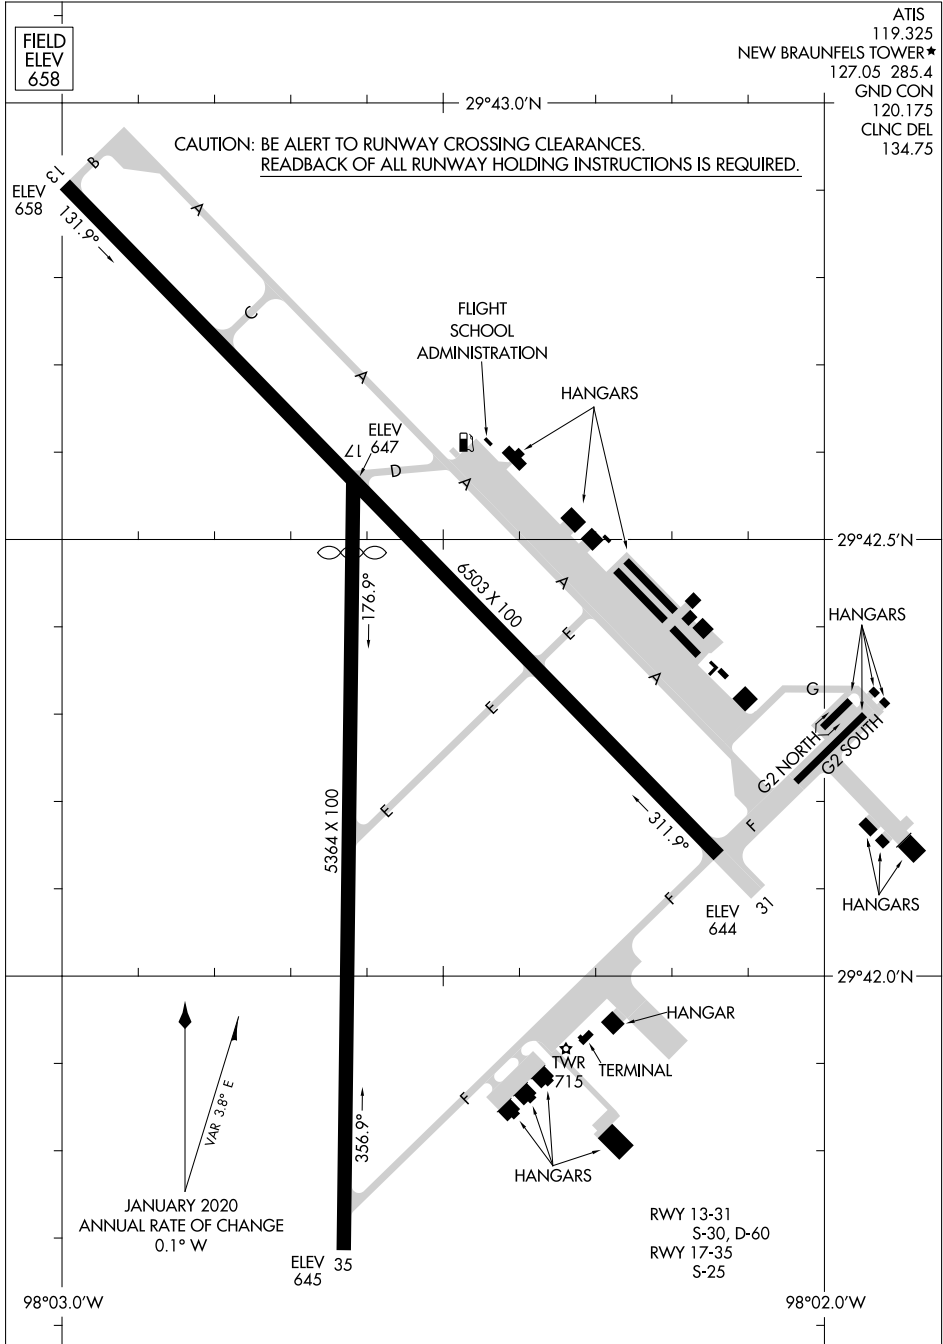

20310  
**AIRPORT DIAGRAM**

AL-6080 (FAA)

**NEW BRAUNFELS RGNL (BAZ)**  
 NEW BRAUNFELS, TEXAS

ATIS  
 119.325  
 NEW BRAUNFELS TOWER★  
 127.05 285.4  
 GND CON  
 120.175  
 CLNC DEL  
 134.75

SC-3, 25 FEB 2021 to 25 MAR 2021

SC-3, 25 FEB 2021 to 25 MAR 2021

**AIRPORT DIAGRAM**  
 20310

NEW BRAUNFELS, TEXAS  
**NEW BRAUNFELS RGNL (BAZ)**