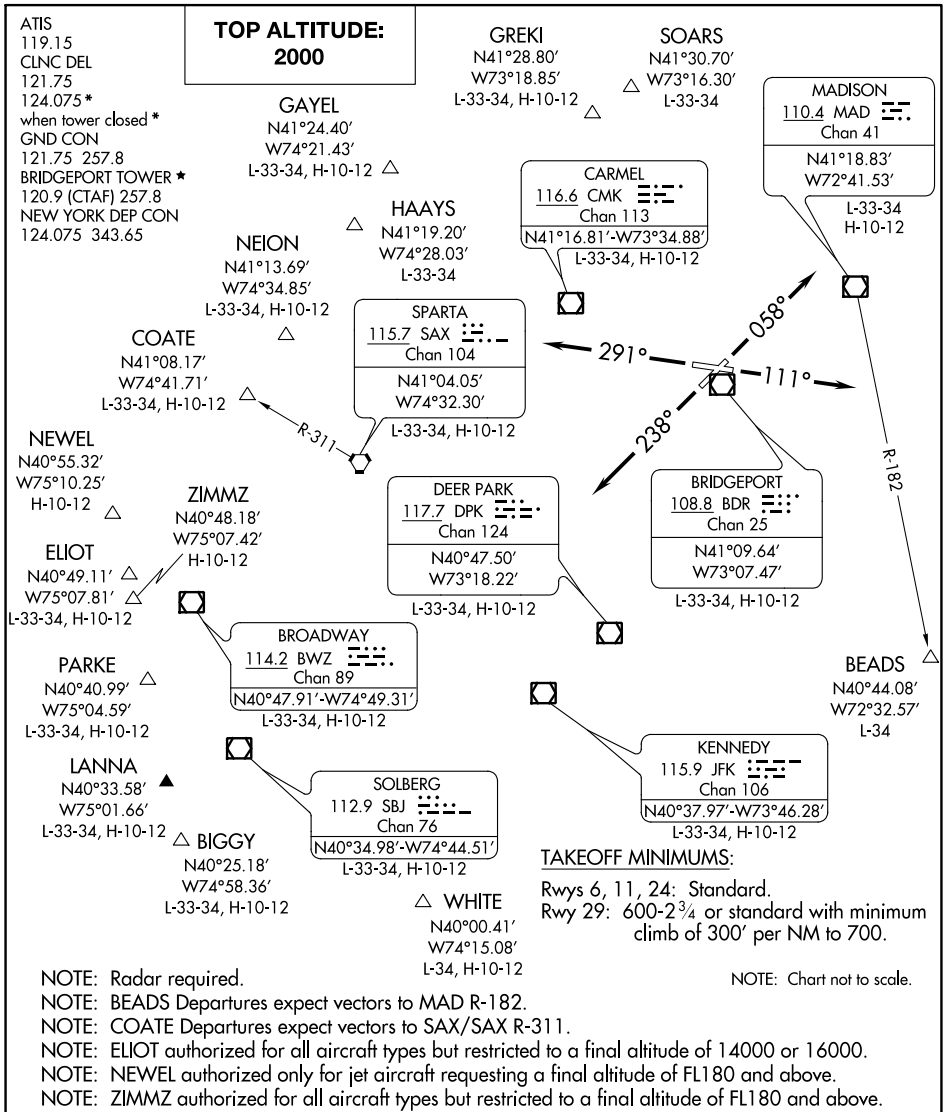

BRIDGEHAVEN NINE DEPARTURE

AL-621 (FAA)

BRIDGEPORT, CONNECTICUT

NE-1, 25 FEB 2021 to 25 MAR 2021

NE-1, 25 FEB 2021 to 25 MAR 2021

DEPARTURE ROUTE DESCRIPTION

- TAKEOFF RUNWAY 6: Climb heading 058°, thence. . .
- TAKEOFF RUNWAY 11: Climb heading 111°, thence. . .
- TAKEOFF RUNWAY 24: Climb heading 238°, thence. . .
- TAKEOFF RUNWAY 29: Climb heading 291°, thence. . .
- . . . expect vectors to assigned route/fix. Maintain 2000. Expect clearance to filed altitude/flight level within ten (10) minutes after departure.