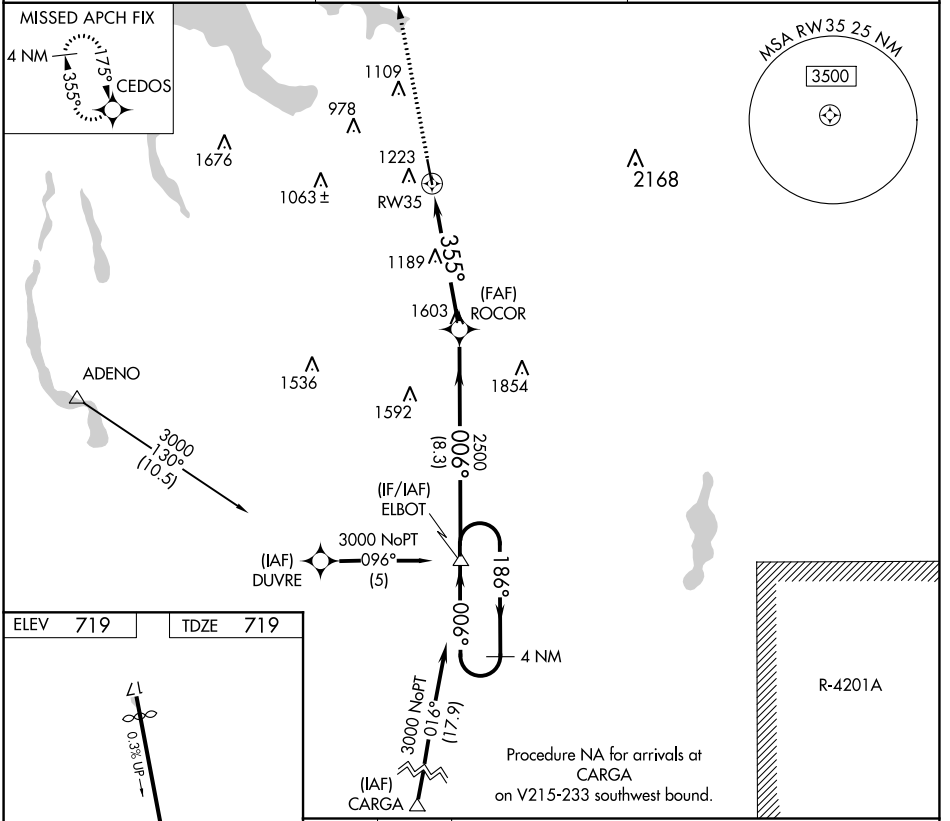

APP CRS	Rwy Idg	4687
355°	TDZE	719
	Apt Elev	719

RNAV (GPS) RWY 35

BOYNE MOUNTAIN (BFA)

RNP APCH.	<p>Use Bellaire altimeter setting; when not received, use Pellston altimeter setting. Procedure NA at night. Rwy 35 helicopter visibility reduction below 1 SM NA.</p>	<p>MISSED APPROACH: Climb to 3000 direct CEDOS and hold.</p>
<p>▽ NA</p>		

MINNEAPOLIS CENTER 134.6 354.05	UNICOM 122.8 (CTAF)	122.85
---	-------------------------------	---------------

CATEGORY	A	B	C	D
LNAV MDA	1840-1¼ 1121 (1200-1¼)	1840-1½ 1121 (1200-1½)	1840-3	1121 (1200-3)

EC-1, 25 FEB 2021 to 25 MAR 2021

EC-1, 25 FEB 2021 to 25 MAR 2021