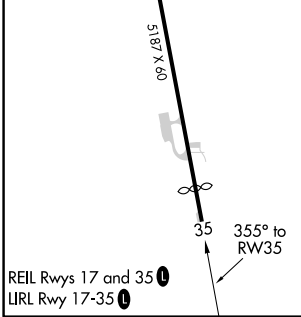

APP CRS	Rwy Idg	4687
355°	TDZE	719
	Apt Elev	719

RNAV (GPS) RWY 35

BOYNE MOUNTAIN (BFA)

RNP APCH.	Use Bellaire altimeter setting; when not received, use Pellston altimeter setting. Procedure NA at night. Rwy 35 helicopter visibility reduction below 1 SM NA.	MISSED APPROACH: Climb to 3000 direct CEDOS and hold.
▽ NA		

MINNEAPOLIS CENTER 134.6 354.05	UNICOM 122.8 (CTAF)	122.85

CATEGORY	A	B	C	D
LNAV MDA	1840-1¼ 1121 (1200-1¼)	1840-1½ 1121 (1200-1½)	1840-3	1121 (1200-3)

EC-1, 25 FEB 2021 to 25 MAR 2021

EC-1, 25 FEB 2021 to 25 MAR 2021