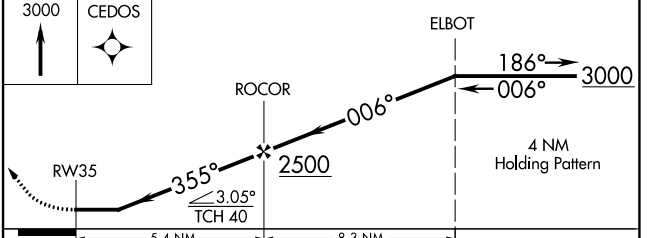

APP CRS	Rwy Idg	4687
355°	TDZE	719
	Apt Elev	719

RNAV (GPS) RWY 35

BOYNE MOUNTAIN (BFA)

RNP APCH.	Use Bellaire altimeter setting; when not received, use Pellston altimeter setting. Procedure NA at night. Rwy 35 helicopter visibility reduction below 1 SM NA.	MISSED APPROACH: Climb to 3000 direct CEDOS and hold.
▽ NA		

MINNEAPOLIS CENTER 134.6 354.05	UNICOM 122.8 (CTAF)	122.85

CATEGORY	A	B	C	D
LNAV MDA	1840-1¼ 1121 (1200-1¼)	1840-1½ 1121 (1200-1½)	1840-3	1121 (1200-3)

EC-1, 25 FEB 2021 to 25 MAR 2021

EC-1, 25 FEB 2021 to 25 MAR 2021