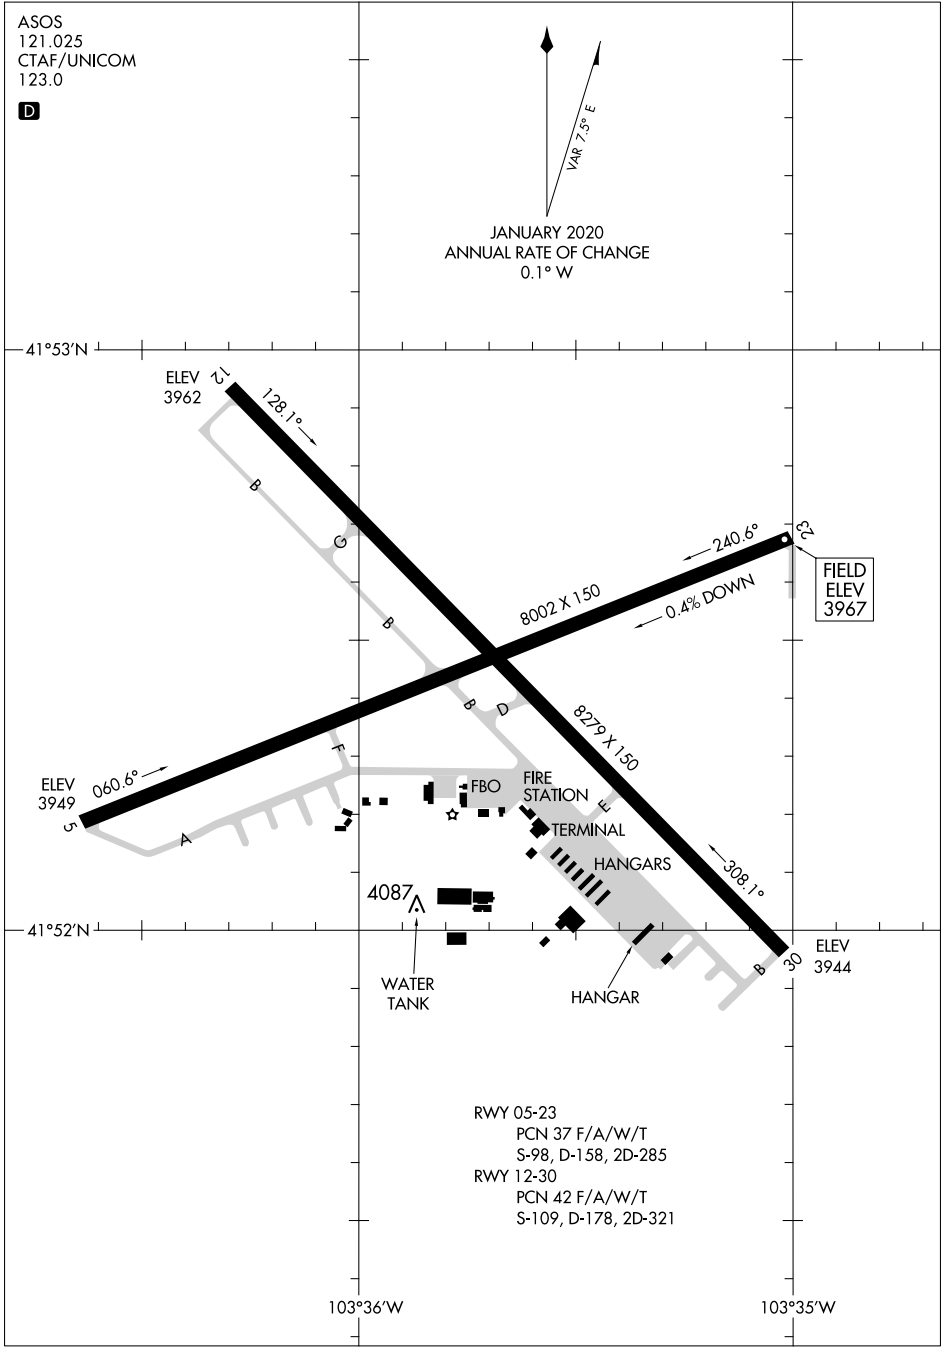

# AIRPORT DIAGRAM

WESTERN NEBRASKA RGNL/WILLIAM B HEILIG FIELD (BFF)  
AL-383 (FAA) SCOTTSBLUFF, NEBRASKA

ASOS  
121.025  
CTAF/UNICOM  
123.0

JANUARY 2020  
ANNUAL RATE OF CHANGE  
0.1° W

NC-2, 25 FEB 2021 to 25 MAR 2021

NC-2, 25 FEB 2021 to 25 MAR 2021

RWY 05-23  
PCN 37 F/A/W/T  
S-98, D-158, 2D-285

RWY 12-30  
PCN 42 F/A/W/T  
S-109, D-178, 2D-321