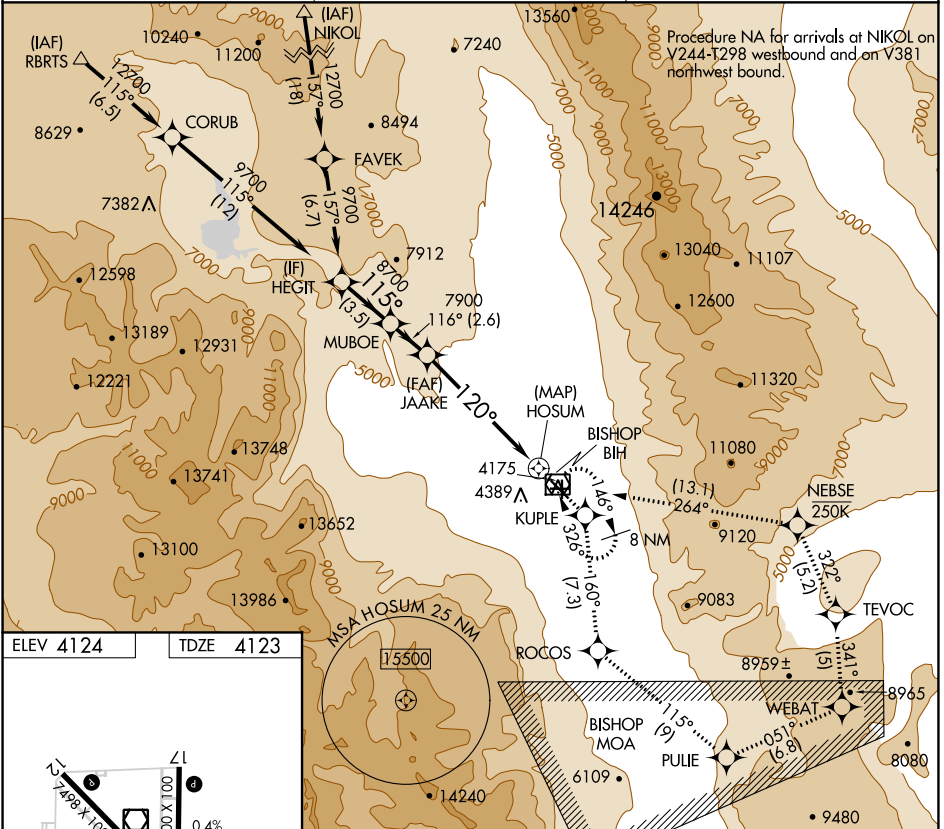

APP CRS	Rwy Idg	7498
120°	TDZE	4123
	Apt Elev	4124

RNAV (GPS) Y RWY 12

BISHOP (BIH)

RNP APCH.

MISSED APPROACH: (Do not exceed 250 KIAS until NEBSE) Climb to 13000 direct KUPLE and on track 160° to ROCOS and on track 115° to PULIE and on track 051° to WEBAT and on track 341° to TEVOC and on track 322° to NEBSE and on track 264° to BIH VOR/DME and hold.

ASOS 119.025	OAKLAND CENTER 125.75 284.65	UNICOM 123.0 (CTAF)
------------------------	--	-------------------------------

ELEV 4124	TDZE 4123
-----------	-----------

MIRL Rwys 8-26, 12-30, and 17-35
REIL Rwys 12, 17, 30 and 35

Visual Segment - Obstacles.	HEGIT	MUBOE	JAAKE	HOSUM
	9700	8700	7900	
	3.5 NM	2.6 NM	8.5 NM	1 NM
CATEGORY	A	B	C	D
LNAV MDA	6600-1¼ 2477 (2500-1¼)	6600-1½ 2477 (2500-1½)	6600-3 2477 (2500-3)	NA

SW-2, 25 FEB 2021 to 25 MAR 2021

SW-2, 25 FEB 2021 to 25 MAR 2021