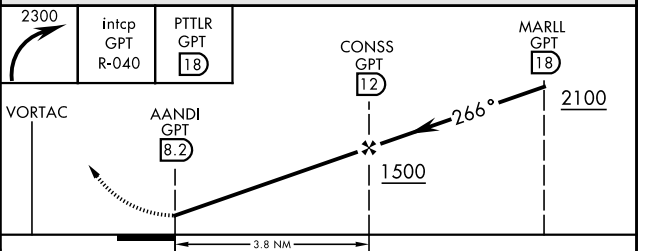

CATEGORY	A	B	C	D
	640-1 607 (700-1)	680-1 647 (700-1)	700-1¾ 667 (700-1¾)	700-2 667 (700-2)

BILOXI, MISSISSIPPI 30° 25' N-88° 55' W KEESLER AFB (KBIX)

Amdt 1 27FEB20

TACAN-B

SC-4, 25 FEB 2021 to 25 MAR 2021

SC-4, 25 FEB 2021 to 25 MAR 2021