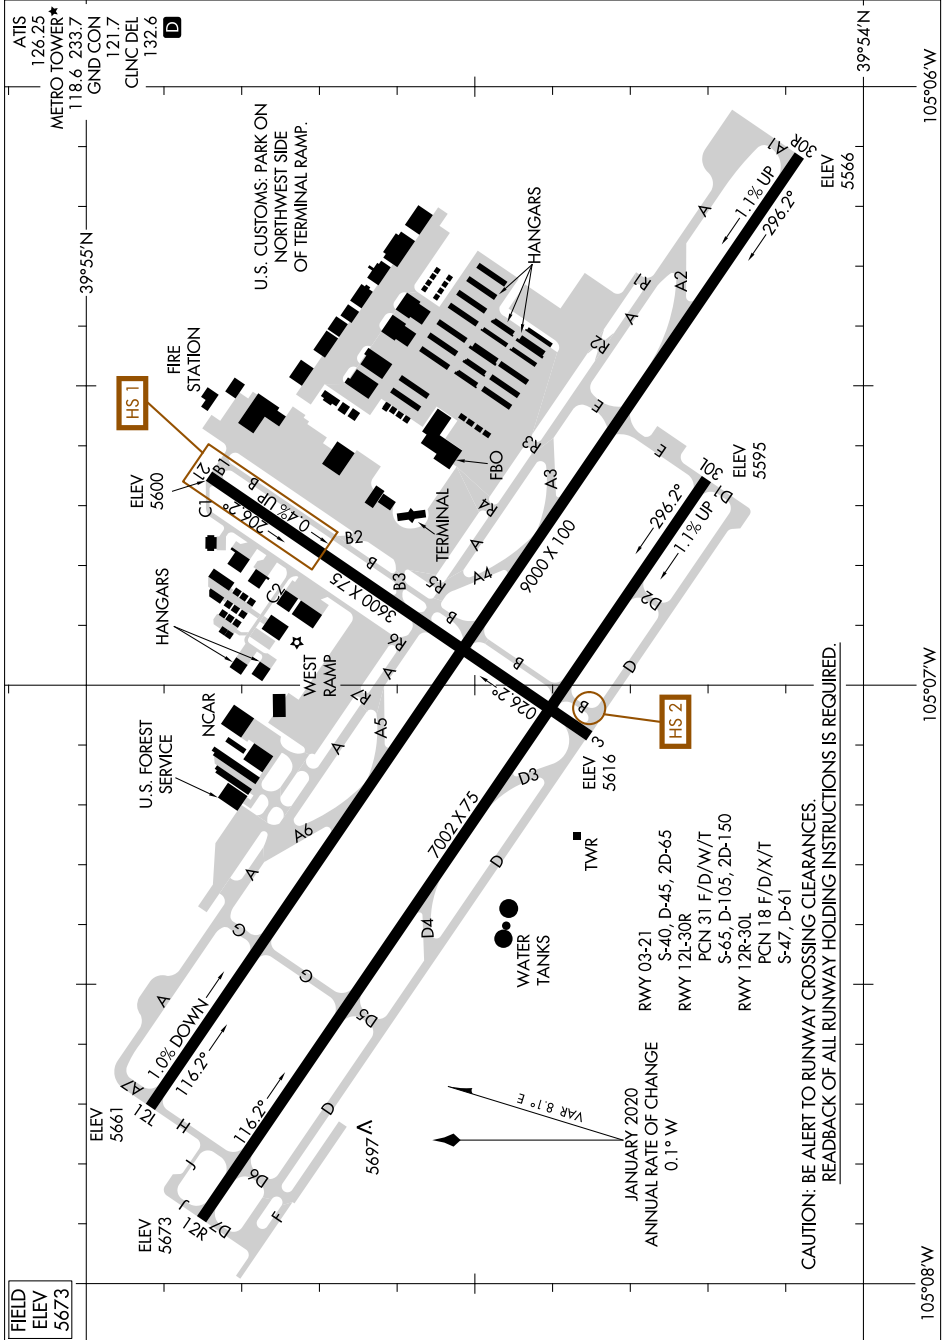

# AIRPORT DIAGRAM

SW-1, 25 FEB 2021 to 25 MAR 2021

FIELD ELEV 5673

# AIRPORT DIAGRAM

SW-1, 25 FEB 2021 to 25 MAR 2021