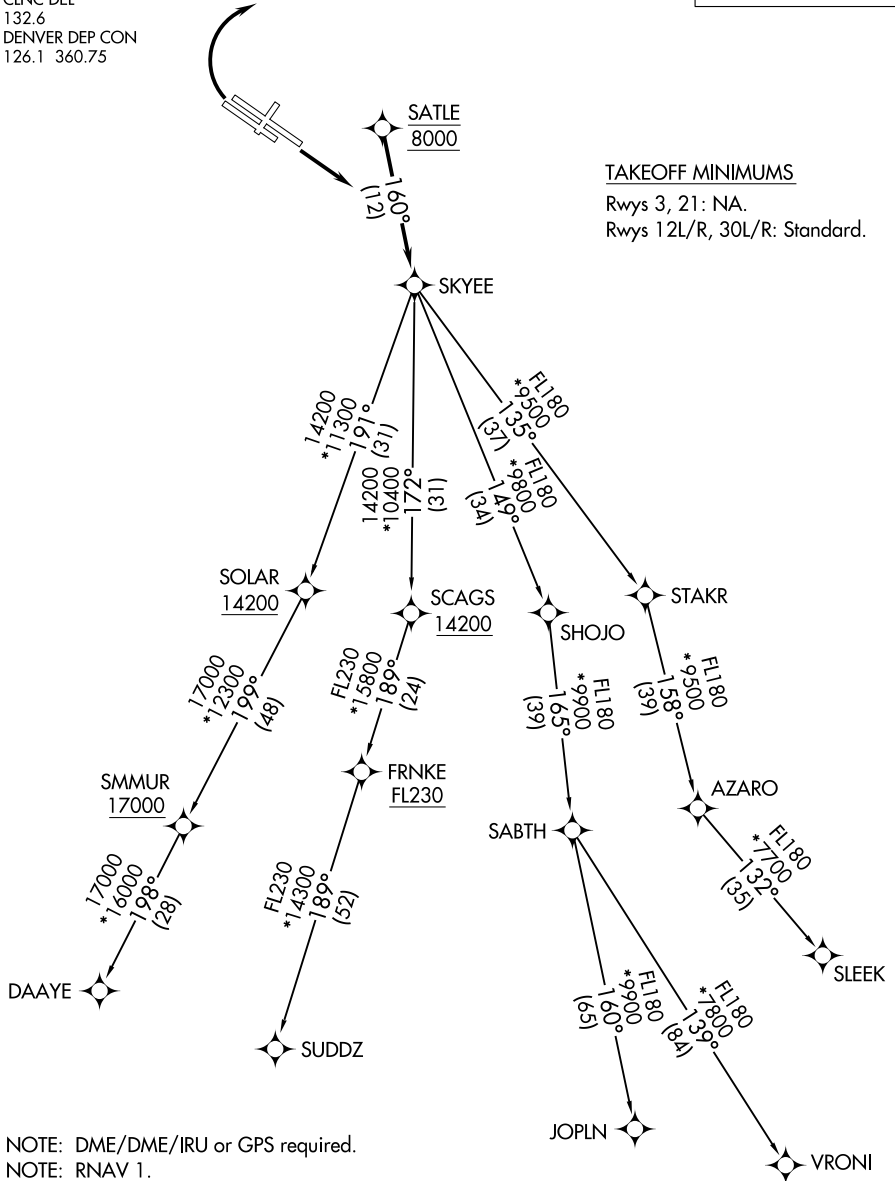

SKYEE ONE DEPARTURE (RNAV)

TOP ALTITUDE:
FL230

ATIS
126.25
CLNC DEL
132.6
DENVER DEP CON
126.1 360.75

TAKEOFF MINIMUMS

Rwys 3, 21: NA.
Rwys 12L/R, 30L/R: Standard.

SW-1, 25 FEB 2021 to 25 MAR 2021

SW-1, 25 FEB 2021 to 25 MAR 2021

NOTE: DME/DME/IRU or GPS required.
NOTE: RNAV 1.
NOTE: Turbojets only.
NOTE: RADAR required.

NOTE: Chart not to scale.

(NARRATIVE ON FOLLOWING PAGE)

SKYEE ONE DEPARTURE (RNAV)