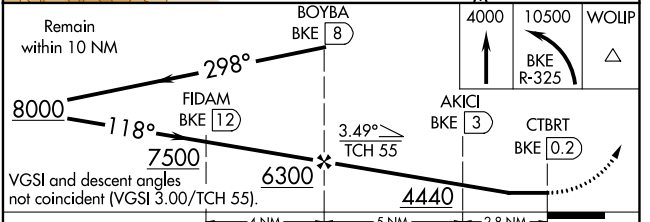

CATEGORY	A	B	C	D
S-13	4000-1	630 (700-1)	4000-1³/₄ 630 (700-1³/₄)	4000-2 630 (700-2)
C CIRCLING	4000-1	627 (700-1)	4560-3 1187 (1200-3)	4720-3 1347 (1400-3)

NW-1, 25 FEB 2021 to 25 MAR 2021

NW-1, 25 FEB 2021 to 25 MAR 2021