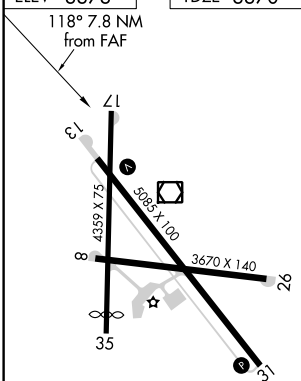

CATEGORY	A	B	C	D
S-13	4000-1	630 (700-1)	4000-1³/₄ 630 (700-1³/₄)	4000-2 630 (700-2)
C CIRCLING	4000-1	627 (700-1)	4560-3 1187 (1200-3)	4720-3 1347 (1400-3)

NW-1, 25 FEB 2021 to 25 MAR 2021

NW-1, 25 FEB 2021 to 25 MAR 2021