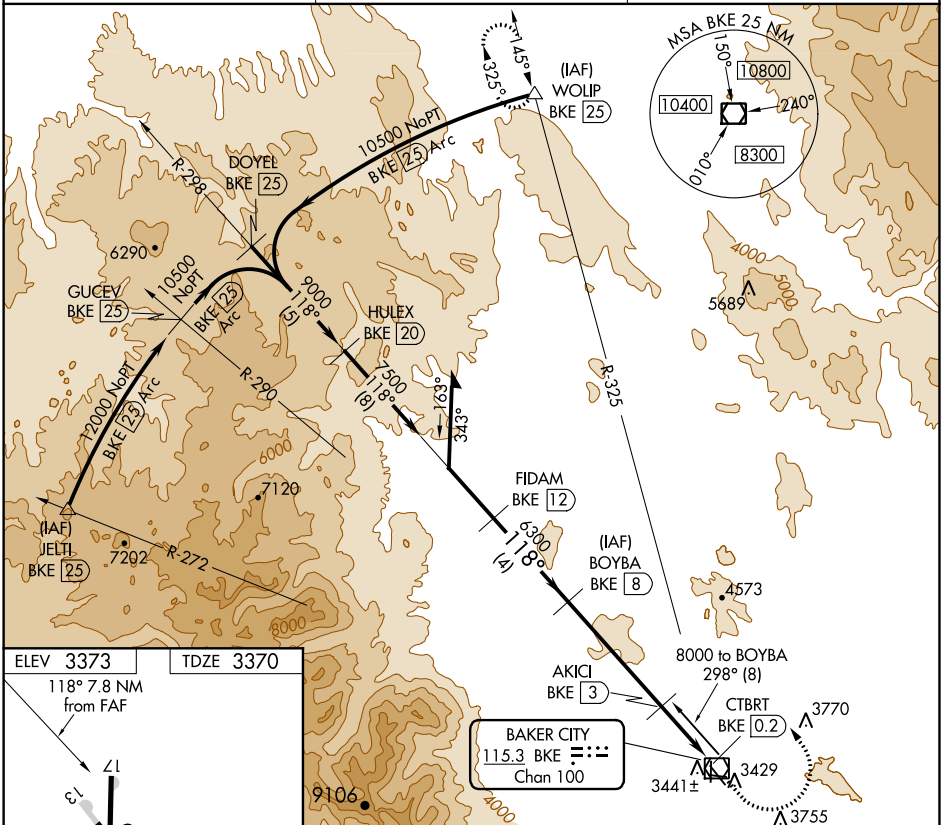

VOR/DME BKE 115.3 Chan 100	APP CRS 118°	Rwy Idg TDZE Apt Elev 5085 3370 3373
--	------------------------	--

VOR/DME RWY 13

BAKER CITY MUNI (BKE)

⚠ Circling to Rwy 8/17/26/35 NA at night.
⚠ Helicopter visibility reduction below 1 SM NA.

MISSED APPROACH: Climb to 4000 then climbing left turn to 10500 via BKE R-325 to WOLIP and hold.

ASOS 134.275	SALT LAKE CENTER 128.05 306.95	UNICOM 123.0 (CTAF)
------------------------	--	-------------------------------

ELEV 3373 TDZE 3370

CATEGORY	A	B	C	D
S-13	4000-1	630 (700-1)	4000-1 ³ / ₄ 630 (700-1 ³ / ₄)	4000-2 630 (700-2)
C CIRCLING	4000-1	627 (700-1)	4560-3 1187 (1200-3)	4720-3 1347 (1400-3)

NW-1, 25 FEB 2021 to 25 MAR 2021

NW-1, 25 FEB 2021 to 25 MAR 2021