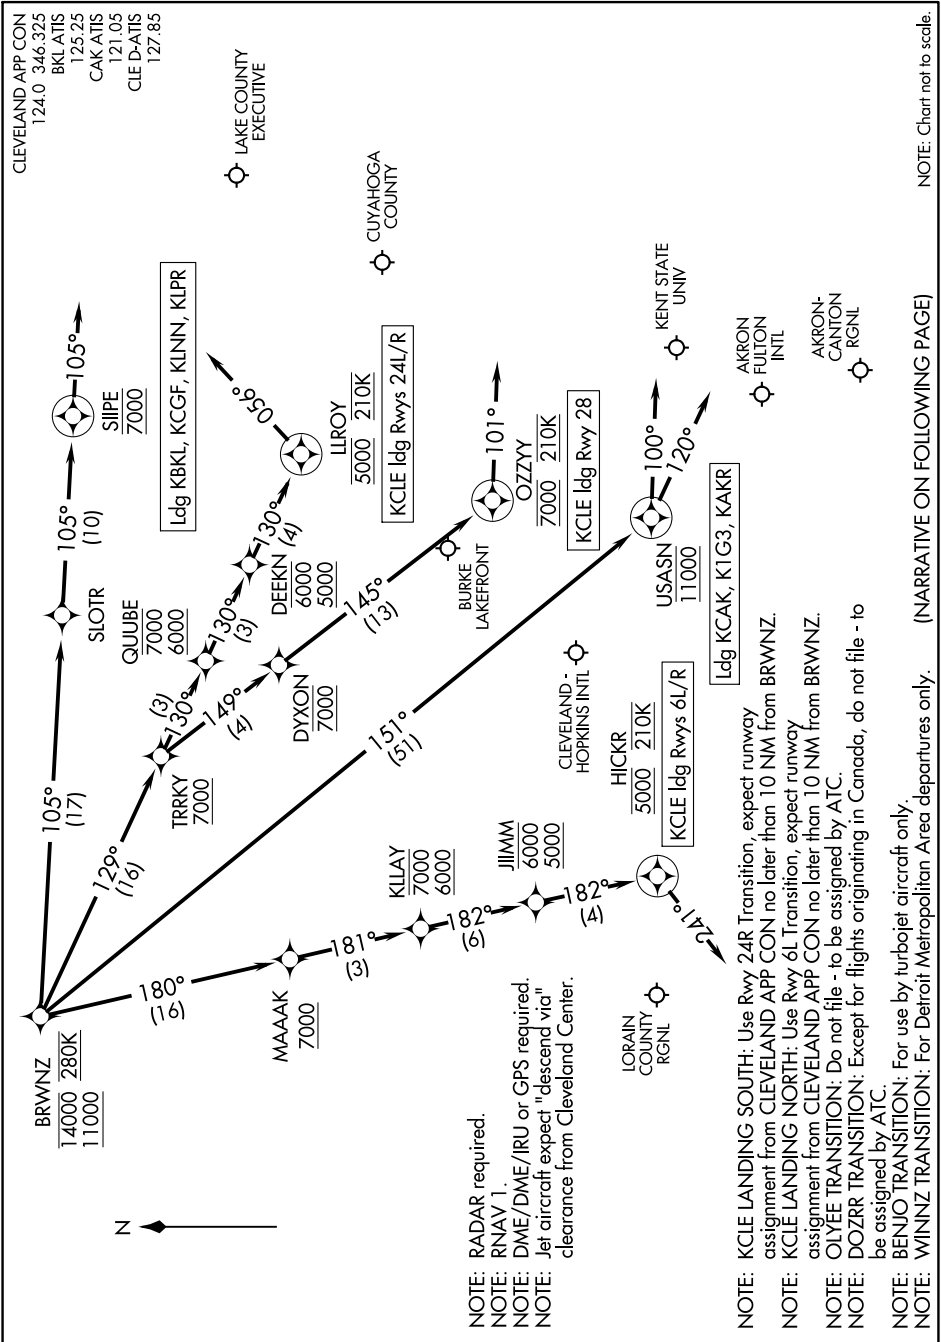

BRWNZ THREE ARRIVAL (RNAV) Arrival Routes

CLEVELAND, OHIO

EC-2, 25 FEB 2021 to 25 MAR 2021

BRWNZ THREE ARRIVAL (RNAV) Arrival Routes

CLEVELAND, OHIO