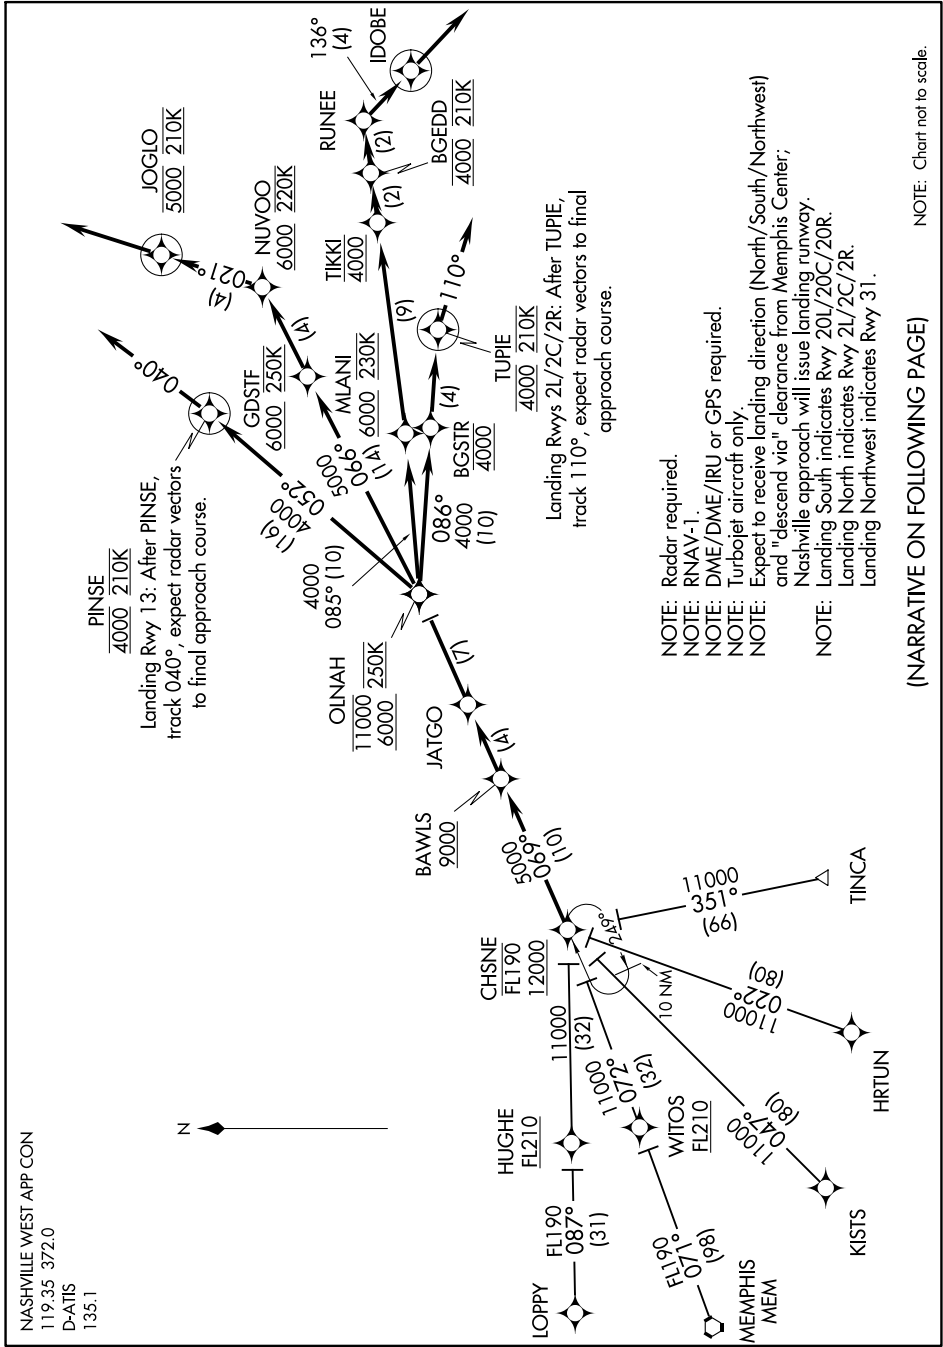

CHSNE TWO ARRIVAL (RNAV)

SE-1, 25 FEB 2021 to 25 MAR 2021

CHSNE TWO ARRIVAL (RNAV)

(NARRATIVE ON FOLLOWING PAGE)

NOTE: Chart not to scale.

SE-1, 25 FEB 2021 to 25 MAR 2021