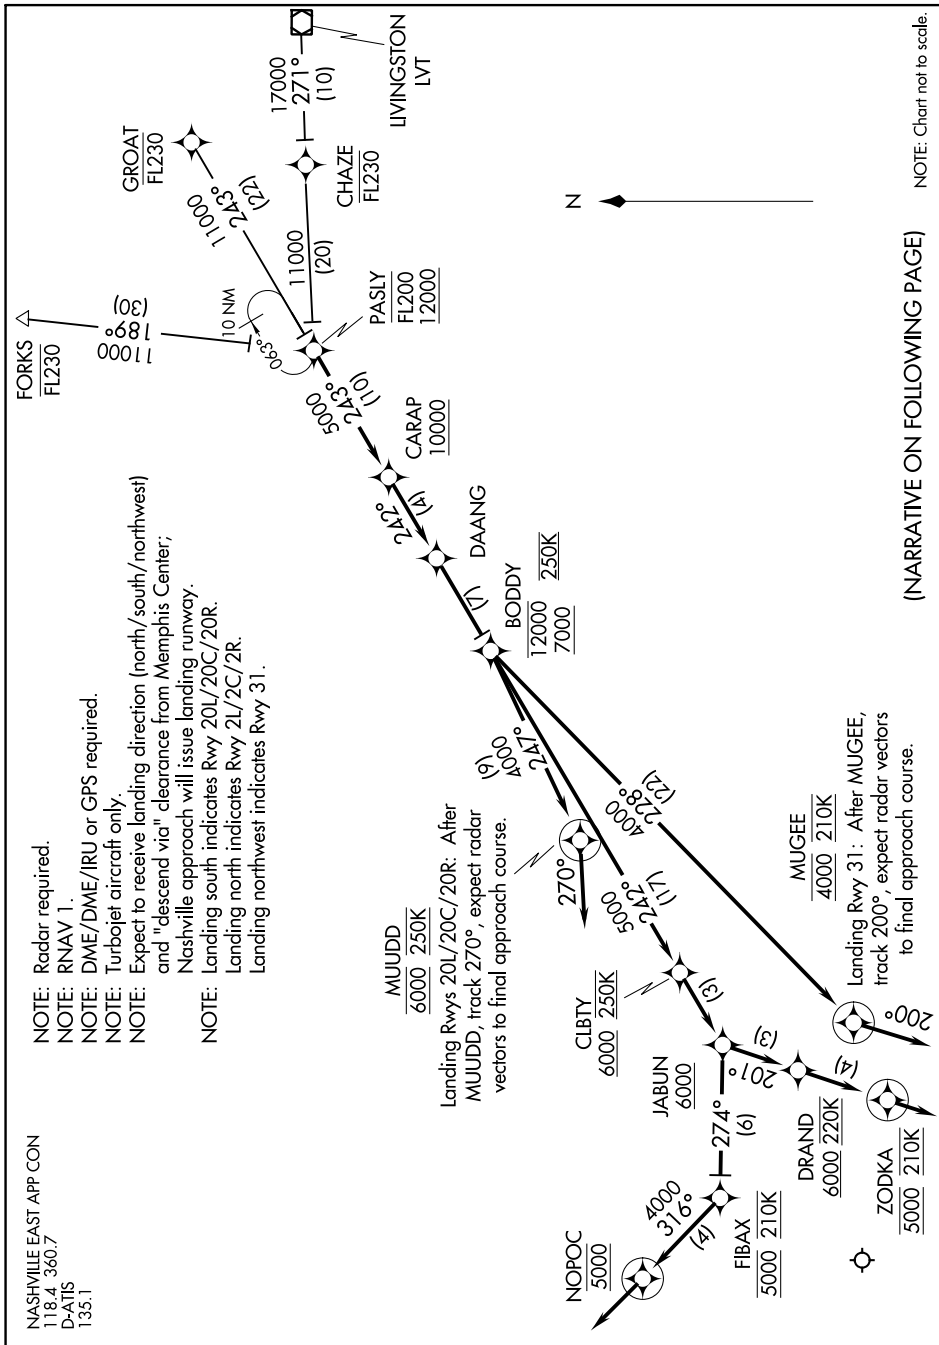

PASLY FOUR ARRIVAL (RNAV)

SE-1, 25 FEB 2021 to 25 MAR 2021

(NARRATIVE ON FOLLOWING PAGE)

NOTE: Chart not to scale.

SE-1, 25 FEB 2021 to 25 MAR 2021

PASLY FOUR ARRIVAL (RNAV)