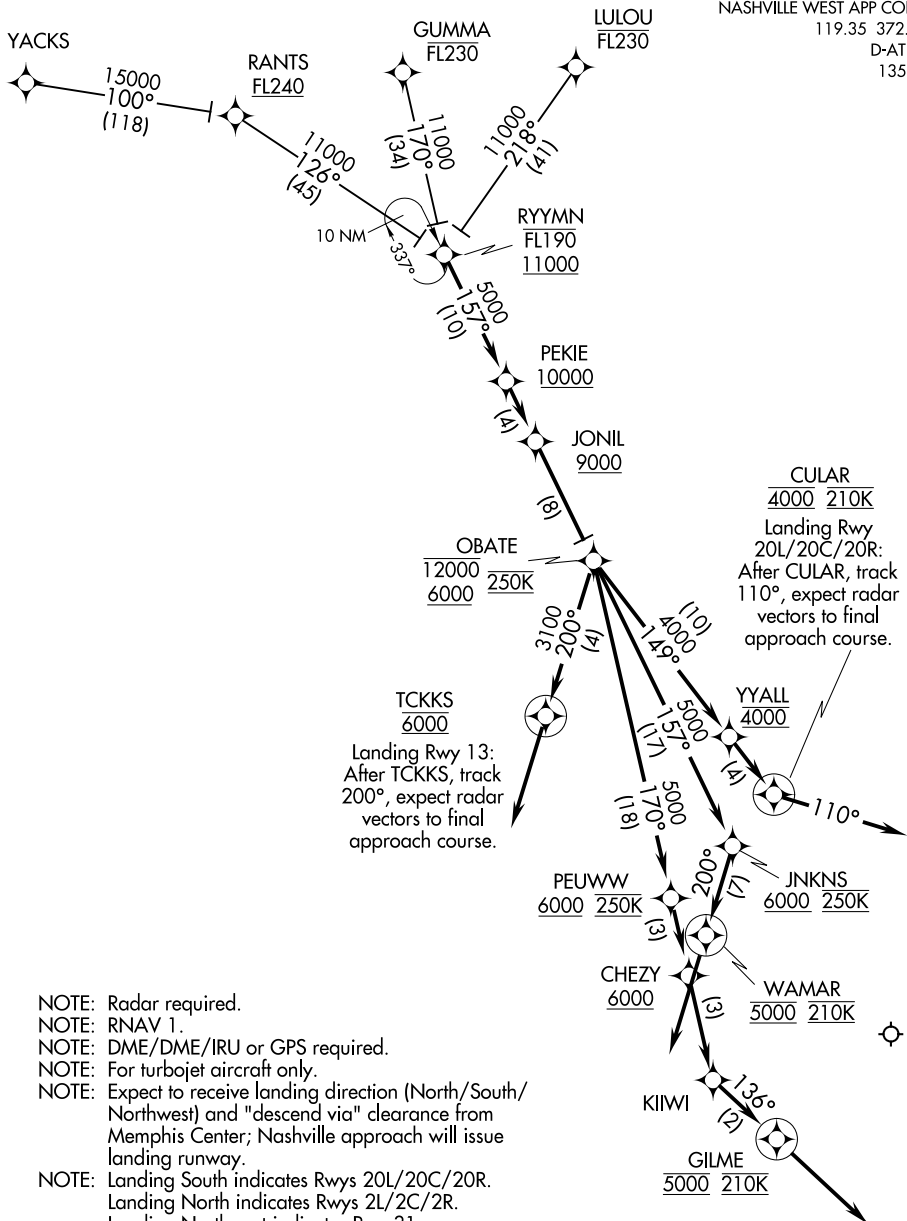

RYYMN TWO ARRIVAL (RNAV)

NASHVILLE WEST APP CON
119.35 372.0
D-ATIS
135.1

SE-1, 25 FEB 2021 to 25 MAR 2021

SE-1, 25 FEB 2021 to 25 MAR 2021

(NARRATIVE ON FOLLOWING PAGE)

NOTE: Chart not to scale.

RYYMN TWO ARRIVAL (RNAV)