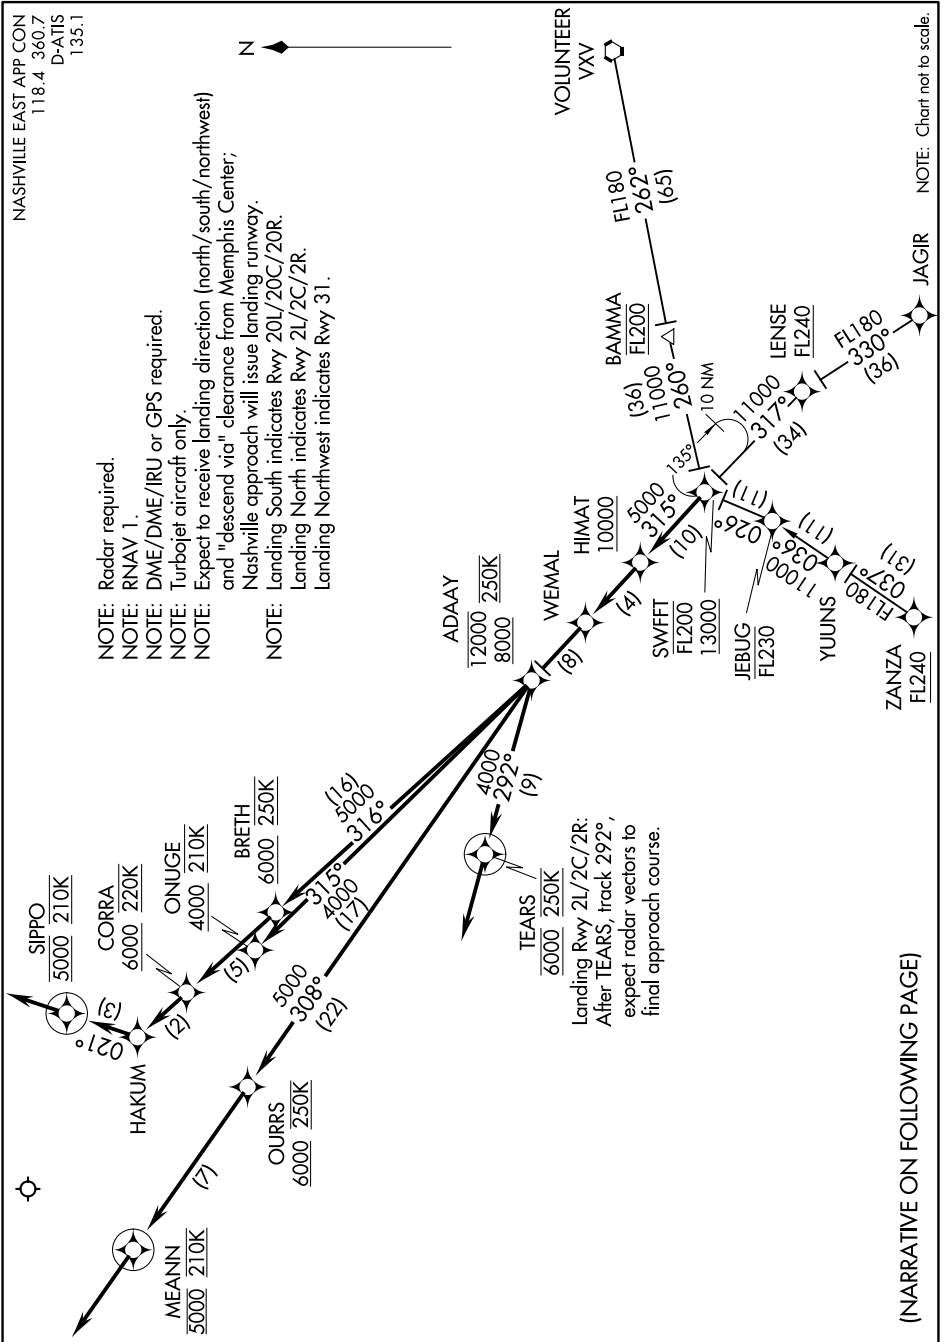

SWFFT TWO ARRIVAL (RNAV)

SE-1, 25 FEB 2021 to 25 MAR 2021

SE-1, 25 FEB 2021 to 25 MAR 2021

SWFFT TWO ARRIVAL (RNAV)

(NARRATIVE ON FOLLOWING PAGE)