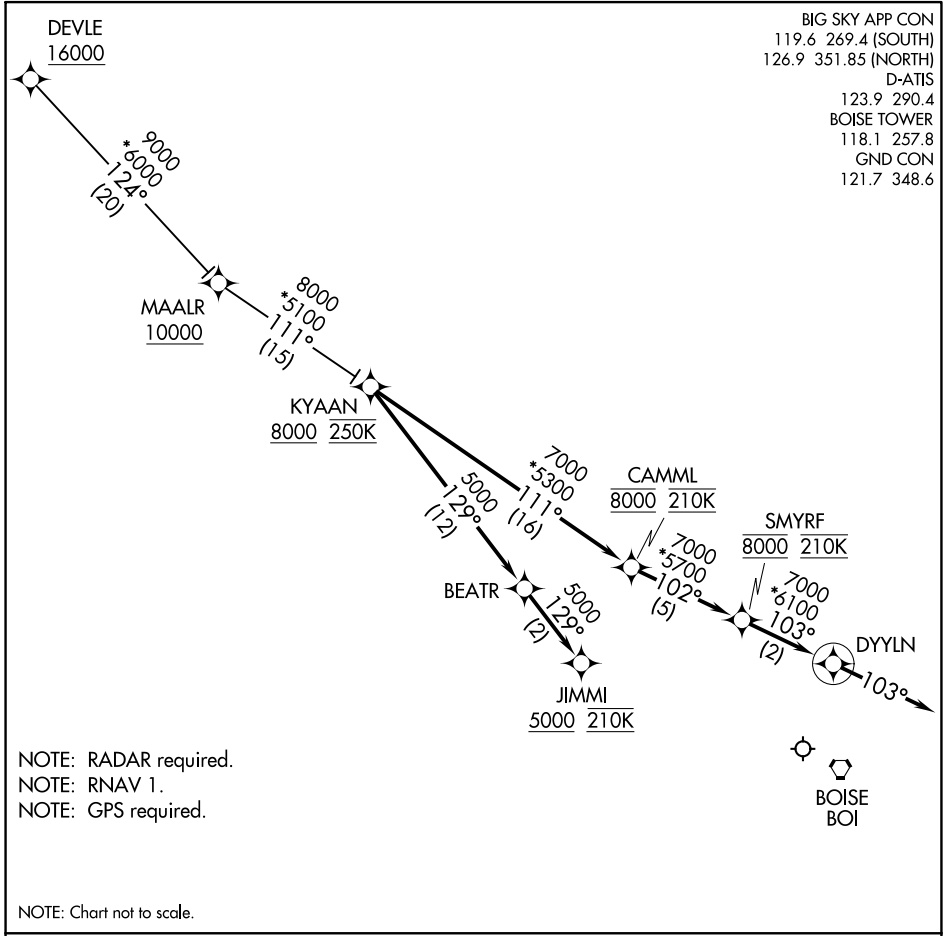

(KYAAN.KYAAN3) 17341

KYAAN THREE ARRIVAL (RNAV)

BOISE AIR TERMINAL/GOWEN FIELD (BOI)
AL-57 (FAA) BOISE, IDAHO

NW-1, 25 FEB 2021 to 25 MAR 2021

NW-1, 25 FEB 2021 to 25 MAR 2021

ARRIVAL ROUTE DESCRIPTION

DEVLE TRANSITION (DEVLE.KYAAN3)

LANDING RUNWAYS 10L/R: From KYAAN on track 129° to BEATR, then on track 129° to cross JIMMI at or above 5000 and at 210K. Expect assigned approach or RADAR vectors to final approach course.

LANDING RUNWAYS 28L/R: From KYAAN on track 111° to cross CAMML at 8000 and at 210K, then on track 102° to cross SMYRF at 8000 and at 210K, then on track 103° to DYYLN, then on track 103°. Expect assigned approach or RADAR vectors to final approach course.

KYAAN THREE ARRIVAL (RNAV)

(KYAAN.KYAAN3) 07DEC17

BOISE, IDAHO
BOISE AIR TERMINAL/GOWEN FIELD (BOI)